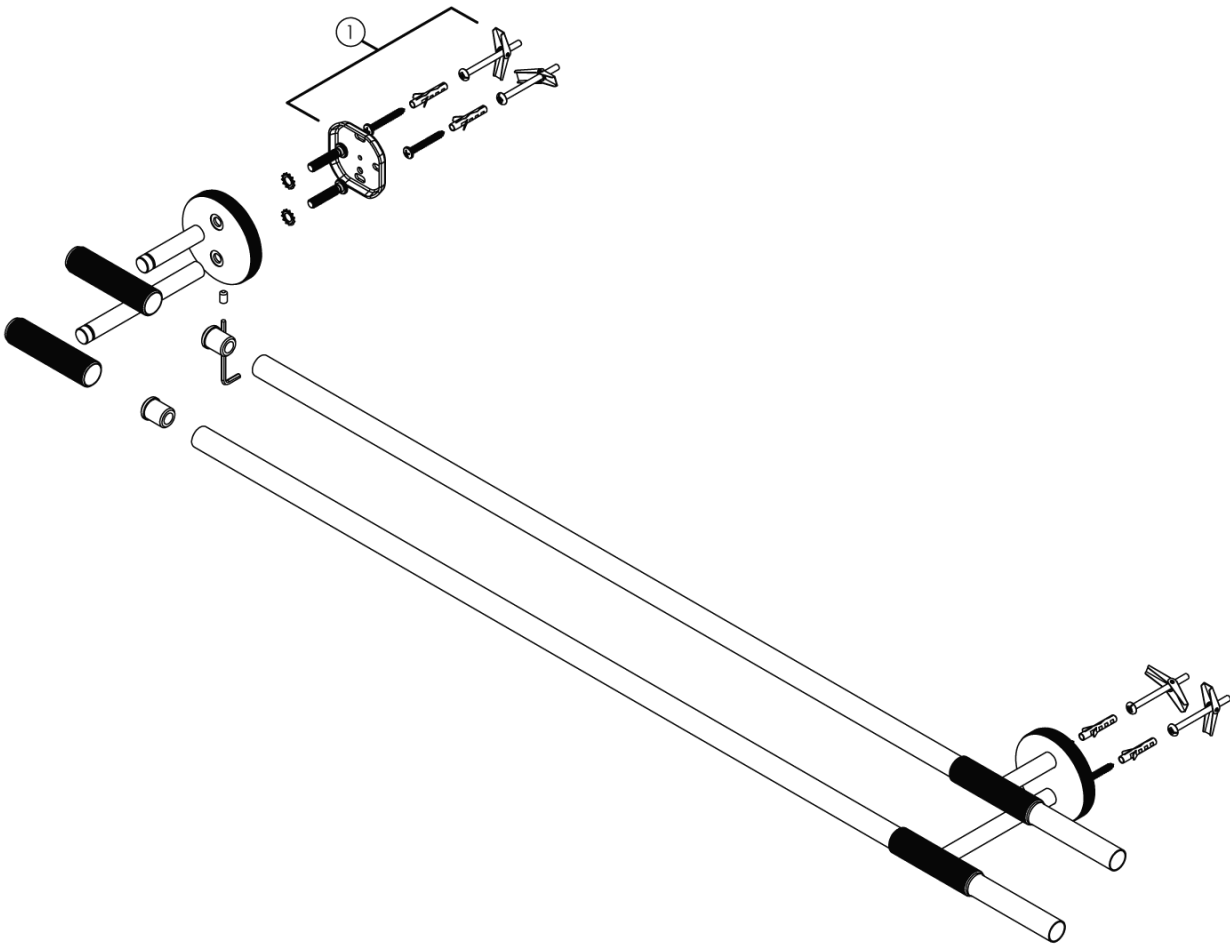

Milli Marq Edit Double Towel Rail 800mm Matte Black

21943

No.	Description	Code
1	Milli Marc Edit Fixing Plate Kit	29882