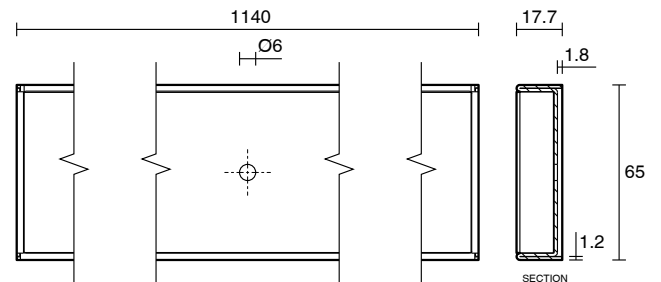

Posh Solus Tile Over Shower Tray with 1140mm Long Rear Stainless Steel Tile Insert Channel Suits Tiles 9mm and up (For 3 Wall / Alcove Install) 1200mm x 900mm

9512252

SPECIFICATIONS

Recommended Use	Domestic, Hotel & Commercial
Shower Base Colour	Grey
Shower Base Material	SMC
Shower Grate Material	Stainless Steel (316 Grade)
Waste Position	Centre Rear
Shower Base Waste Size	50 mm
Weight of Shower Base	22 kg
Usage	Alcove Install

WARRANTY

Warranty - Domestic Use	10 Years
Spare Parts & Labour	12 Months

Please refer to Warranty Page for full Terms and Conditions

Dimensions are nominal measurements only.

CLEANING RECOMMENDATIONS:

We recommend the use of soapy water or approved cleaners. This product should not be cleaned with abrasive materials. Damage caused by any improper treatment is not covered by the product warranty. Refer to Warranty Conditions

Disclaimer: Products in this specification manual must by regulation be installed by licensed and registered trade people. The manufacturer/distributor reserves the right to vary specifications or delete models from their range without prior notification. Dimensions are nominal measurements only. Dimensions and set-outs listed are correct at time of publication however the manufacturer/distributor takes no responsibility for printing errors.

Published 31/07/2023

To see the complete Posh range go to
www.reece.com.au