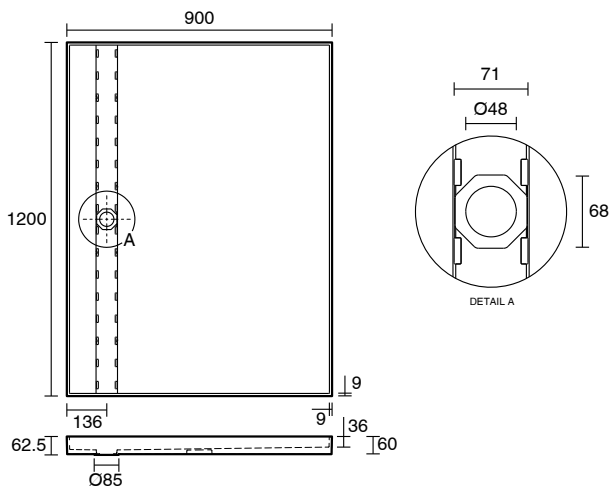

Posh Solus Tile Over Shower Tray with 1140mm Long Rear Stainless Steel Tile Insert Channel Suits Tiles 9mm and up (For 3 Wall / Alcove Install) 1200mm x 900mm

9512252

SPECIFICATIONS

Recommended Use	Domestic, Hotel & Commercial
Shower Base Colour	Grey
Shower Base Material	SMC
Shower Grate Material	Stainless Steel (316 Grade)
Waste Position	Centre Rear
Shower Base Waste Size	50 mm
Weight of Shower Base	22 kg
Usage	Alcove Install

WARRANTY

Warranty - Domestic Use	10 Years
Spare Parts & Labour	12 Months

Please refer to Warranty Page for full Terms and Conditions

Dimensions are nominal measurements only.

CLEANING RECOMMENDATIONS:

We recommend the use of soapy water or approved cleaners. This product should not be cleaned with abrasive materials. Damage caused by any improper treatment is not covered by the product warranty. Refer to Warranty Conditions

Disclaimer: Products in this specification manual must by regulation be installed by licensed and registered trade people. The manufacturer/distributor reserves the right to vary specifications or delete models from their range without prior notification. Dimensions are nominal measurements only. Dimensions and set-outs listed are correct at time of publication however the manufacturer/distributor takes no responsibility for printing errors.

Published 31/07/2023

To see the complete Posh range go to
www.reece.com.au