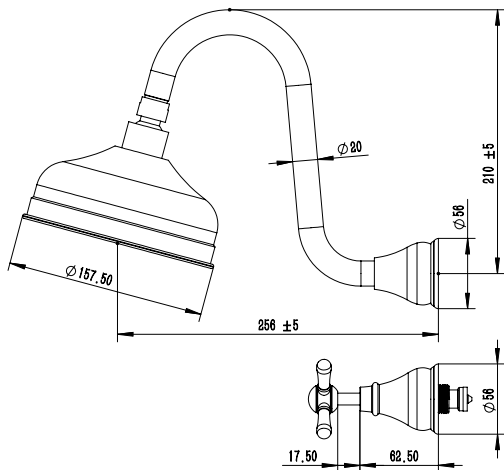

Milli Monument Edit Gooseneck Shower Set Cross Handles Brushed Nickel (3 Star)

4204501

SPECIFICATIONS

Recommended Use	Domestic, Hotel & Commercial
Colour	Brushed Nickel
Finish	Brushed
Material	DR Brass
Recommended Pressure Range	150 - 500 kPa
Maximum Continuous Working Temperature	80 deg C
Suitable for Storage Tank Hot Water	Yes
Suitable for Continuous Flow Hot Water	Yes
Suitable for Gravity Feed Hot Water	No

WARRANTY

Warranty - Domestic Use	15 Years
Spare Parts & Labour	12 Months

Please refer to Warranty Page for full Terms and Conditions

Dimensions are nominal measurements only.

CLEANING RECOMMENDATIONS:

We recommend the use of soapy water or approved cleaners. This product should not be cleaned with abrasive materials. Damage caused by any improper treatment is not covered by the product warranty. Refer to Warranty Conditions

Disclaimer: Products in this specification manual must by regulation be installed by licensed and registered trade people. The manufacturer/distributor reserves the right to vary specifications or delete models from their range without prior notification. Dimensions are nominal measurements only. Dimensions and set-outs listed are correct at time of publication however the manufacturer/distributor takes no responsibility for printing errors.

Published 05/10/2022

To see the complete Milli range go to www.reece.com.au