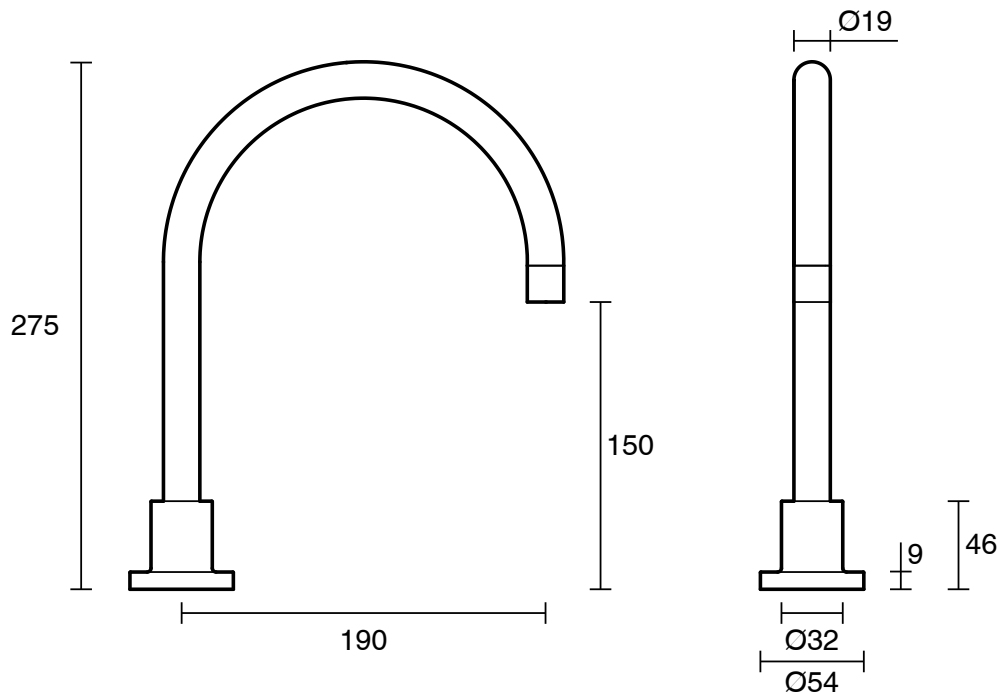

SUSSEX

Sussex Scala Hob Sink Swivel Outlet Curved LUX PVD Brushed Platinum Gold (3 Star)

2268279

SPECIFICATIONS	
Recommended Use	Residential;Commercial
Colour Finish	Brushed Platinum Gold
Primary Material	DR Brass
Recommended Pressure Range	150 - 500 kPa as per AS3500
Max Continuous Working Temperature (deg C)	65
Min Continuous Working Temperature (deg C)	1
WARRANTY	
Residential Use (Years)	40
Commercial Use (Years)	10
<i>Please refer to Sussex Warranty page for full Terms and Conditions</i>	