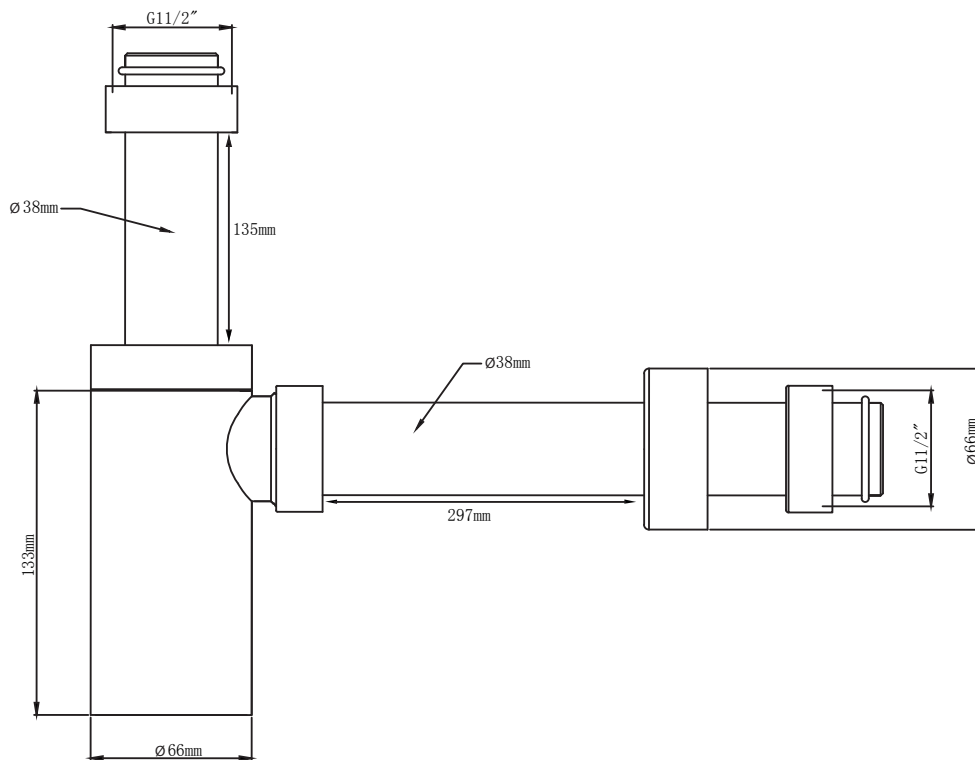

mizu

Mizu Drift Bottle Trap 40mm Brushed Gunmetal

247004

SPECIFICATIONS

Recommended Use	Domestic, Hotel & Commercial
Colour	Brushed Gunmetal
Material	Brass

WARRANTY

Replacement Only - Domestic Use	12 Months

Please refer to Warranty Page for full Terms and Conditions

Dimensions are nominal measurements only.

CLEANING RECOMMENDATIONS:

We recommend the use of soapy water or approved cleaners. This product should not be cleaned with abrasive materials. Damage caused by any improper treatment is not covered by the product warranty - Refer to Warranty Conditions.

Disclaimer: Products in this specification manual must by regulation be installed by licensed and registered trade people. The manufacturer/distributor reserves the right to vary specifications or delete models from their range without prior notification. Dimensions are nominal measurements only. Dimensions and set-outs listed are correct at time of publication however the manufacturer/distributor takes no responsibility for printing errors.

Published 04/11/2022

To see the complete Mizu range go to www.reece.com.au

WaterMark
AS 1589
WMKT21011