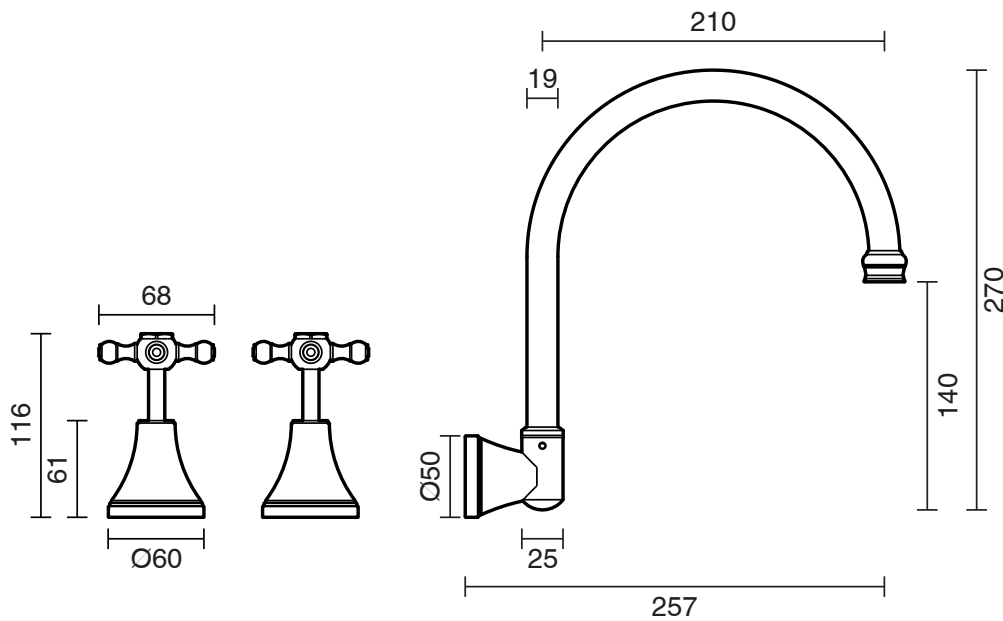

KADO

Kado Era Wall Sink Set Cross Handles Brushed Nickel (5 Star)

9512059

SPECIFICATIONS

Recommended Use	Domestic, Hotel & Commercial
Colour	Brushed Nickel
Finish	Brushed
Material	DR Brass
Recommended Pressure Range	150 - 500 kPa
Maximum Continuous Working Temperature	80 deg C
Suitable for Storage Tank Hot Water	Yes
Suitable for Continuous Flow Hot Water	Yes
Suitable for Gravity Feed Hot Water	No

WARRANTY

Warranty - Domestic Use	10 Years
Spare Parts & Labour	12 Months

Please refer to Warranty Page for full Terms and Conditions

Dimensions are nominal measurements only.

CLEANING RECOMMENDATIONS:

We recommend the use of soapy water or approved cleaners. This product should not be cleaned with abrasive materials. Damage caused by any improper treatment is not covered by the product warranty. Refer to Warranty Conditions

Disclaimer: Products in this specification manual must by regulation be installed by licensed and registered trade people. The manufacturer/distributor reserves the right to vary specifications or delete models from their range without prior notification. Dimensions are nominal measurements only. Dimensions and set-outs listed are correct at time of publication however the manufacturer/distributor takes no responsibility for printing errors.

Published 12/10/2023

To see the complete Kado range go to www.reece.com.au