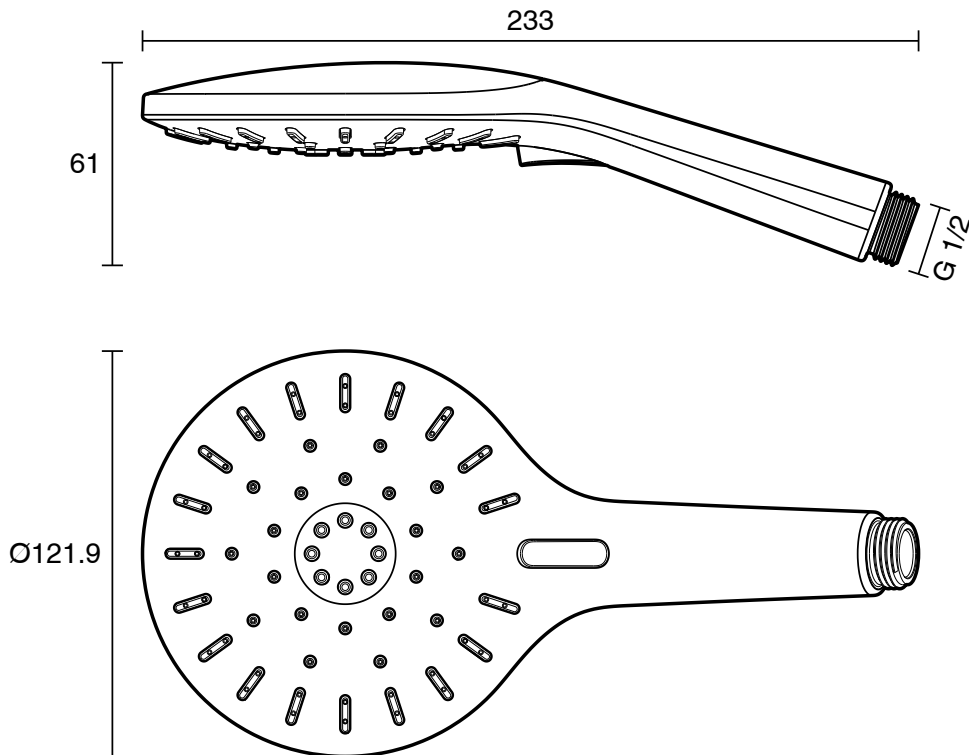

Roca Ona Shower Handpiece Only Matte Black (5 Star)

15028

SPECIFICATIONS	
Recommended Use	Domestic;Commercial;Hotel
Colour Category	Black
Colour Finish	Matte Black
Max Continuous Working Pressure (kPa)	500
Max Continuous Working Temperature (deg C)	60
Hot Water Unit Suitability	Storage Tank;Continuous Flow
WARRANTY	
Warranty - Domestic Use (Years)	15
Spare Parts & Labour (Years)	1
<i>Please refer to Warranty Page for full Terms and Conditions</i>	