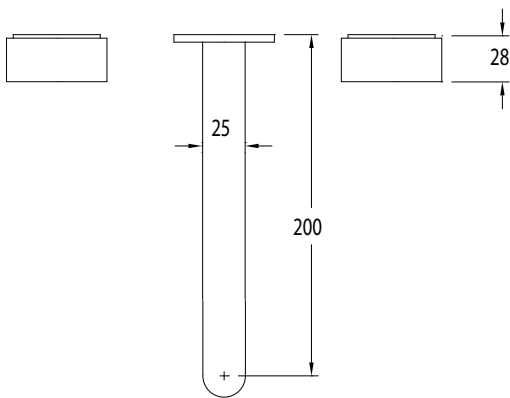

Milli Pure Bath Set 200mm with Linear Textured Handles

SPECIFICATIONS

Recommended Use	Domestic, Commercial, Hotel
Colour Variations	Chrome, Matte Black, Brushed Nickel, Brushed Gunmetal
Recommended Pressure Range	300 - 500Kpa
Max Continuous Working Pressure	500Kpa
Max Continuous Working Temperature	65 deg. C
Suitable for Storage Tank Hot Water	Yes
Suitable for Continuous Flow Hot Water	Yes
Suitable for Gravity Feed Hot Water	No

WARRANTY

Warranty - Domestic Use	15 Years
Spare Parts	1 Year
Labour	1 Year

Please refer to Warranty Page for full Terms and Conditions

Dimensions are nominal measurements only.

Disclaimer: Products in this specification manual must by regulation be installed by licensed and registered trade people. The manufacturer/distributor reserves the right to vary specifications or delete models from their range without prior notification. Dimensions are nominal measurements only. Dimensions and set-outs listed are correct at time of publication however the manufacturer/distributor takes no responsibility for printing errors.

Published 22/08/2019

To see the complete Milli range go to www.reece.com.au/bathrooms