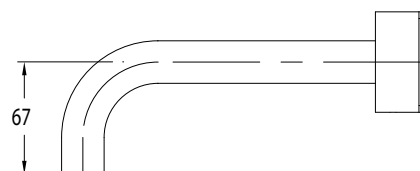

Milli Pure Bath Set 200mm with Linear Textured Handles

SPECIFICATIONS

Recommended Use	Domestic, Commercial, Hotel
Colour Variations	Chrome, Matte Black, Brushed Nickel, Brushed Gunmetal
Recommended Pressure Range	300 - 500Kpa
Max Continuous Working Pressure	500Kpa
Max Continuous Working Temperature	65 deg. C
Suitable for Storage Tank Hot Water	Yes
Suitable for Continuous Flow Hot Water	Yes
Suitable for Gravity Feed Hot Water	No

WARRANTY

Warranty - Domestic Use	15 Years
Spare Parts	1 Year
Labour	1 Year

Please refer to Warranty Page for full Terms and Conditions