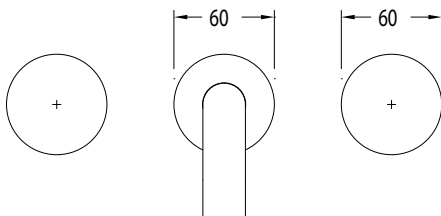

Milli Pure Bath Set 200mm with Linear Textured Handles

SPECIFICATIONS

Recommended Use	Domestic, Commercial, Hotel
Colour Variations	Chrome, Matte Black, Brushed Nickel, Brushed Gunmetal
Recommended Pressure Range	300 - 500Kpa
Max Continuous Working Pressure	500Kpa
Max Continuous Working Temperature	65 deg. C
Suitable for Storage Tank Hot Water	Yes
Suitable for Continuous Flow Hot Water	Yes
Suitable for Gravity Feed Hot Water	No

WARRANTY

Warranty - Domestic Use	15 Years
Spare Parts	1 Year
Labour	1 Year

Please refer to Warranty Page for full Terms and Conditions

Dimensions are nominal measurements only.

Disclaimer: Products in this specification manual must by regulation be installed by licensed and registered trade people. The manufacturer/distributor reserves the right to vary specifications or delete models from their range without prior notification. Dimensions are nominal measurements only. Dimensions and set-outs listed are correct at time of publication however the manufacturer/distributor takes no responsibility for printing errors.

Published 22/08/2019

To see the complete Milli range go to www.reece.com.au/bathrooms