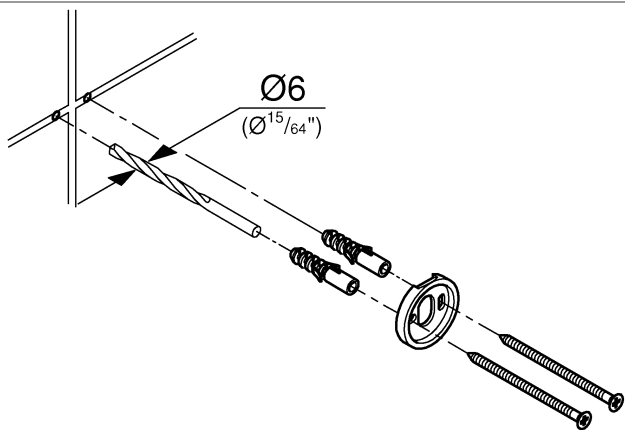

ESSENTIALS ACCESSORIES

ROBE HOOK

MODEL #40364A01

Pure Freude
an Wasser

Installation instructions

1.

2.

3.

4.

Installation Instructions

When installing bathroom accessories please ensure all fixings are installed for maximum stability.

Care

For directions on the care of this fitting, please refer to the accompanying care instructions.