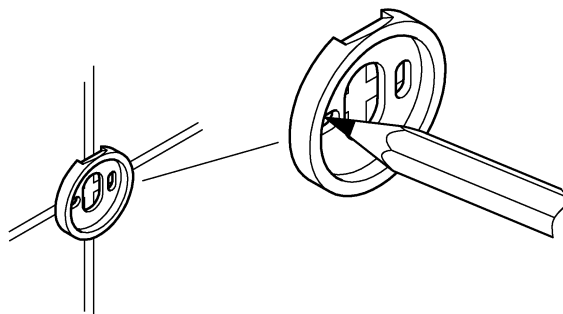

material: metal
concealed dual fastening
GROHE StarLight Hard graphite finish

ESSENTIALS ACCESSORIES

ROBE HOOK

MODEL #40364A01

Pure Freude
an Wasser

Installation instructions

1.

2.

3.

4.

Installation Instructions

When installing bathroom accessories please ensure all fixings are installed for maximum stability.

Care

For directions on the care of this fitting, please refer to the accompanying care instructions.