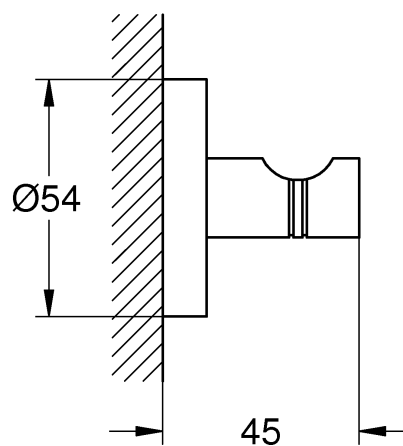

material: metal
concealed dual fastening
GROHE StarLight Hard graphite finish

ESSENTIALS ACCESSORIES

ROBE HOOK

MODEL #40364A01

Pure Freude
an Wasser

Installation instructions

1.

2.