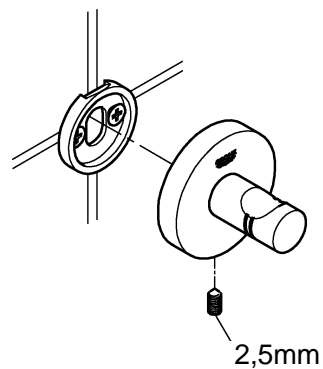

material: metal
concealed dual fastening
GROHE StarLight Hard graphite finish

ESSENTIALS ACCESSORIES

ROBE HOOK

MODEL #40364A01

Pure Freude
an Wasser

Installation instructions

1.

2.

3.

4.

Installation Instructions

When installing bathroom accessories please ensure all fixings are installed for maximum stability.

Care

For directions on the care of this fitting, please refer to the accompanying care instructions.