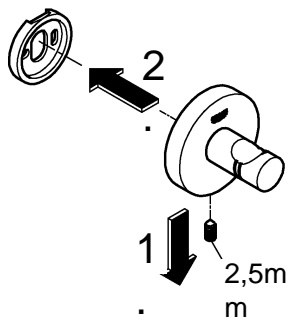

material: metal
concealed dual fastening
GROHE StarLight Hard graphite finish

ESSENTIALS ACCESSORIES

ROBE HOOK

MODEL #40364A01

Pure Freude
an Wasser

Installation instructions

1.

2.

3.

4.

Installation Instructions

When installing bathroom accessories please ensure all fixings are installed for maximum stability.

Care

For directions on the care of this fitting, please refer to the accompanying care instructions.