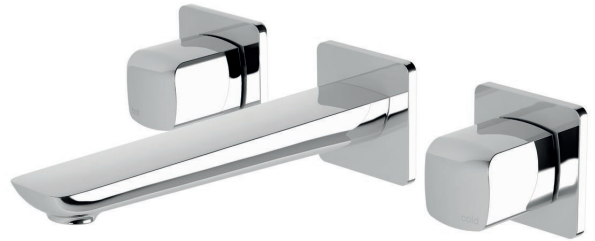

Milli Glance Wall Basin Set Chrome

2285931

SPECIFICATIONS

Recommended Use	Domestic, Hotel & Commercial
Colour	Chrome
Finish	Polished
Material	DR Brass
Recommended Pressure Range	150 - 500 kPa
Maximum Continuous Working Temperature	75 deg C
Suitable for Storage Tank Hot Water	Yes
Suitable for Continuous Flow Hot Water	Yes
Suitable for Gravity Feed Hot Water	No

WARRANTY

Warranty - Domestic Use	15 Years
Spare Parts & Labour	12 Months

Please refer to Warranty Page for full Terms and Conditions

Dimensions are nominal measurements only.

CLEANING RECOMMENDATIONS:

We recommend the use of soapy water or approved cleaners. This product should not be cleaned with abrasive materials. Damage caused by any improper treatment is not covered by the product warranty. Refer to Warranty Conditions

Disclaimer: Products in this specification manual must by regulation be installed by licensed and registered trade people. The manufacturer/distributor reserves the right to vary specifications or delete models from their range without prior notification. Dimensions are nominal measurements only. Dimensions and set-outs listed are correct at time of publication however the manufacturer/distributor takes no responsibility for printing errors.

Published 13/07/2022

To see the complete Milli range go to www.reece.com.au

WaterMark
AS/NZS 3718
WMK25986