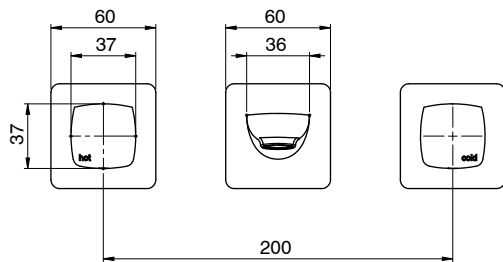

Milli Glance Wall Basin Set Chrome

2285931

SPECIFICATIONS

Recommended Use	Domestic, Hotel & Commercial
Colour	Chrome
Finish	Polished
Material	DR Brass
Recommended Pressure Range	150 - 500 kPa
Maximum Continuous Working Temperature	75 deg C
Suitable for Storage Tank Hot Water	Yes
Suitable for Continuous Flow Hot Water	Yes
Suitable for Gravity Feed Hot Water	No

WARRANTY

Warranty - Domestic Use	15 Years
Spare Parts & Labour	12 Months

Please refer to Warranty Page for full Terms and Conditions

Dimensions are nominal measurements only.

CLEANING RECOMMENDATIONS:

We recommend the use of soapy water or approved cleaners. This product should not be cleaned with abrasive materials. Damage caused by any improper treatment is not covered by the product warranty. Refer to Warranty Conditions

Disclaimer: Products in this specification manual must by regulation be installed by licensed and registered trade people. The manufacturer/distributor reserves the right to vary specifications or delete models from their range without prior notification. Dimensions are nominal measurements only. Dimensions and set-outs listed are correct at time of publication however the manufacturer/distributor takes no responsibility for printing errors.

Published 13/07/2022

To see the complete Milli range go to www.reece.com.au

WaterMark
AS/NZS 3718
WMK25986