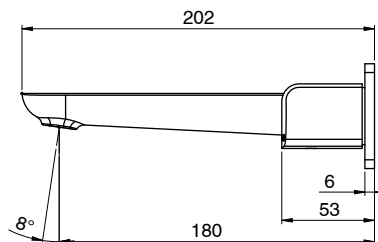

Dimensions are nominal measurements only.

CLEANING RECOMMENDATIONS:

We recommend the use of soapy water or approved cleaners. This product should not be cleaned with abrasive materials. Damage caused by any improper treatment is not covered by the product warranty. Refer to Warranty Conditions

Disclaimer: Products in this specification manual must by regulation be installed by licensed and registered trade people. The manufacturer/distributor reserves the right to vary specifications or delete models from their range without prior notification. Dimensions are nominal measurements only. Dimensions and set-outs listed are correct at time of publication however the manufacturer/distributor takes no responsibility for printing errors.

Published 13/07/2022

To see the complete Milli range go to www.reece.com.au

WaterMark
AS/NZS 3718
WMK25986