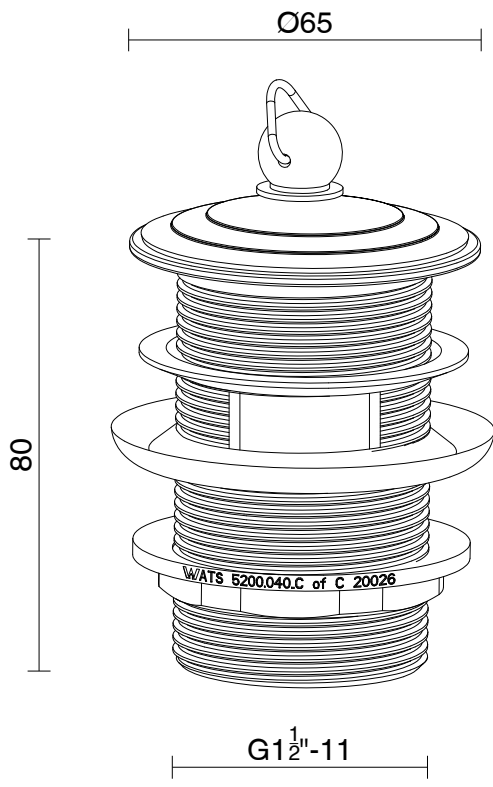

mizu

Mizu Drift 40mm Plug & Waste with Overflow Chrome

204484

SPECIFICATIONS	
Recommended Use	Domestic, Hotel & Commercial
Body Material	DR Brass
Colour	Chrome
Finish	Polished
Overflow Configuration	Overflow
Waste Size	40 mm
WARRANTY	
Replacement Only - Domestic Use	12 Months
<i>Please refer to Warranty Page for full Terms and Conditions</i>	

Disclaimer: Products in this specification manual must by regulation be installed by licensed and registered trade people. The manufacturer/distributor reserves the right to vary specifications or delete models from their range without prior notification. Dimensions are nominal measurements only. Dimensions and set-outs listed are correct at time of publication however the manufacturer/distributor takes no responsibility for printing errors.