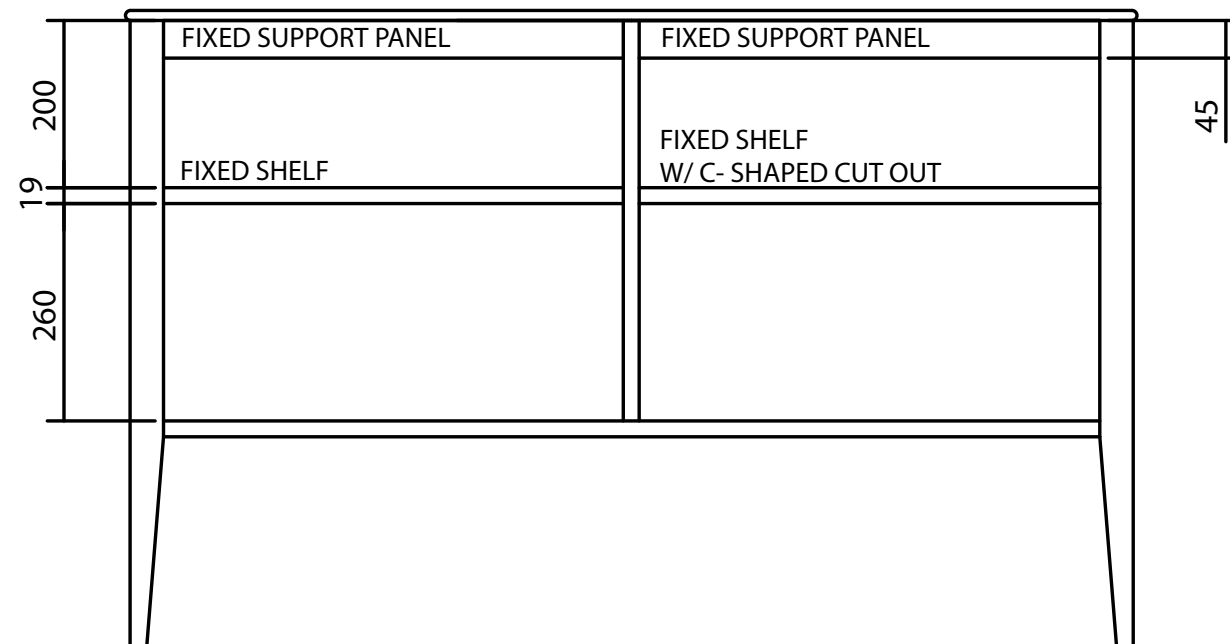

*CORIAN TOP EXTENDS 5MM ON LEFT, RIGHT AND FRONT FOR BULLNOSE EDGE DETAIL

*TOUCH RELEASE DOOR OPENING

**DOOR WITH INTERNAL FIXED SHELF
**NOT SUITABLE FOR WALL TO WALL