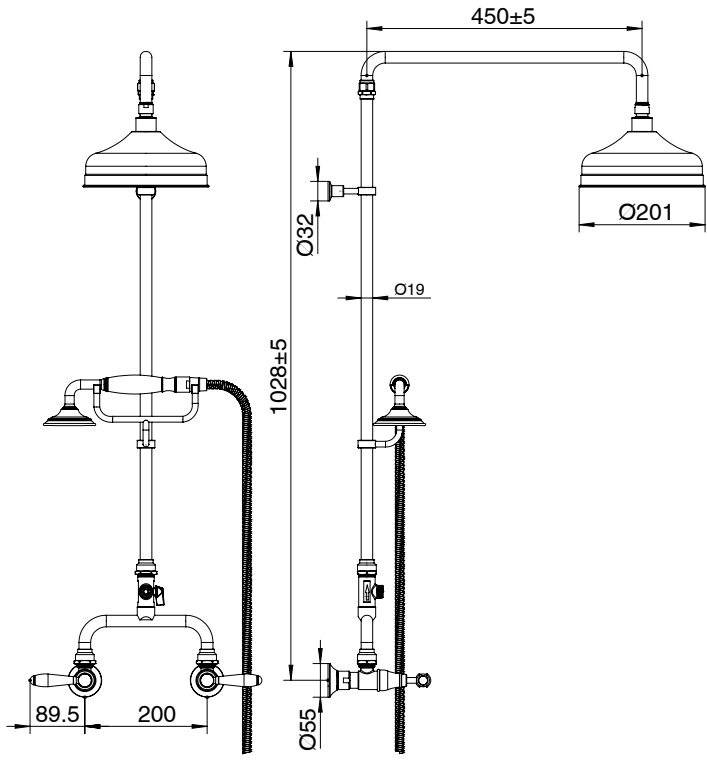

Milli Monument Edit Exposed Twin Telephone Shower Set Lever Porcelain Handles Brushed Gunmetal (3 Star)

4204523

SPECIFICATIONS

Recommended Use	Domestic, Hotel & Commercial
Colour	Brushed Gunmetal with Porcelain Handles
Finish	Brushed
Material	DR Brass
Recommended Pressure Range	150 - 500 kPa
Maximum Continuous Working Temperature	80 deg C
Suitable for Storage Tank Hot Water	Yes
Suitable for Continuous Flow Hot Water	Yes
Suitable for Gravity Feed Hot Water	No

WARRANTY

Warranty - Domestic Use	15 Years
Spare Parts & Labour	12 Months

Please refer to Warranty Page for full Terms and Conditions

Dimensions are nominal measurements only.

CLEANING RECOMMENDATIONS:

We recommend the use of soapy water or approved cleaners. This product should not be cleaned with abrasive materials. Damage caused by any improper treatment is not covered by the product warranty. Refer to Warranty Conditions

Disclaimer: Products in this specification manual must by regulation be installed by licensed and registered trade people. The manufacturer/distributor reserves the right to vary specifications or delete models from their range without prior notification. Dimensions are nominal measurements only. Dimensions and set-outs listed are correct at time of publication however the manufacturer/distributor takes no responsibility for printing errors.

Published 05/10/2022

To see the complete Milli range go to www.reece.com.au