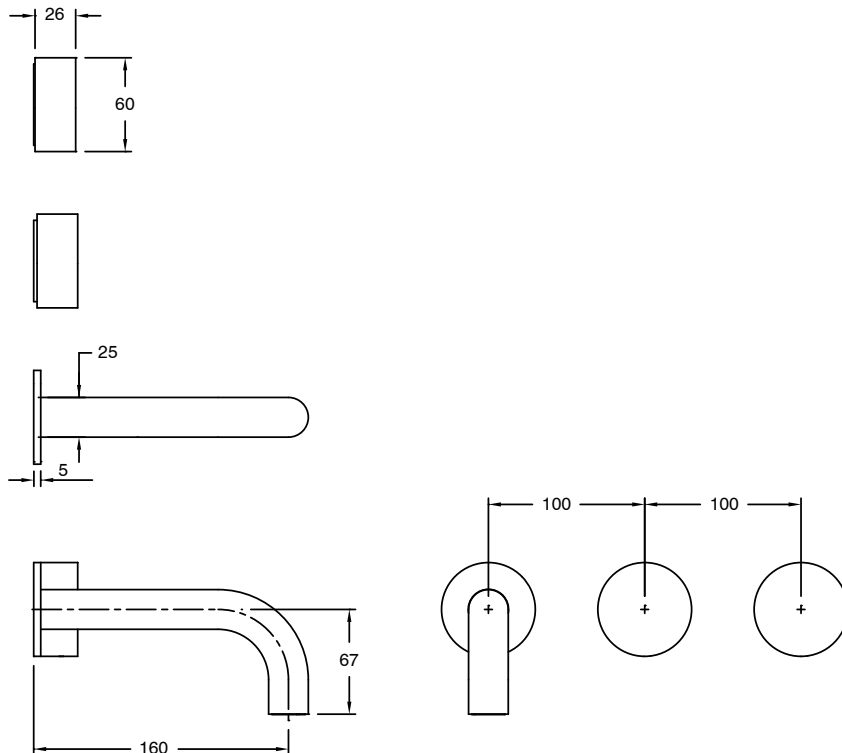

Milli Pure Wall Bath Hostess System 200mm Right Hand with Cirque Textured Handles PVD Matte Black
9511358

SPECIFICATIONS

Recommended Use	Domestic;Hotel;Commercial
Colour Finish	Matte Black
Primary Material	DR Brass
Recommended Pressure Range	150 - 500 kPa as per AS3500
Max Continuous Working Temperature (deg C)	65
Min Continuous Working Temperature (deg C)	5
Hot Water Unit Suitability	Storage Tank;Continuous Flow

WARRANTY

Warranty - Domestic Use (Years)	15
Spare Parts & Labour (Years)	1

Please refer to Warranty Page for full Terms and Conditions

Dimensions are nominal measurements only.

CLEANING RECOMMENDATIONS:

We recommend the use of soapy water or approved cleaners. This product should not be cleaned with abrasive materials. Damage caused by any improper treatment is not covered by the product warranty. Refer to Warranty Conditions

Disclaimer: Products in this specification manual must by regulation be installed by licensed and registered trade people. The manufacturer/distributor reserves the right to vary specifications or delete models from their range without prior notification. Dimensions are nominal measurements only. Dimensions and set-outs listed are correct at time of publication however the manufacturer/distributor takes no responsibility for printing errors.

Published 13/03/2025

To see the complete Milli range go to www.reece.com.au