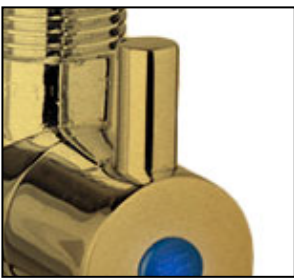

AVAILABLE FINISHES

-  CHROME
-  MATT BLACK
-  GUN METAL
-  BRUSHED GOLD
-  BRUSHED NICKEL

PIN LEVER HANDLE

WATERMARK CERTIFIED

## DAN ELLE 1/4 turn Ceramic Disk MINI CISTERN COCK

**PRODUCT CODE:** T115LBK/BG/BN/GM

Linkware remains committed to producing a mini cistern and washing machine cock that offers no shortcomings in quality of material, design and finish.

Performance over the long period is the reason users seeking quality will always use Linkware's minis. With Jumper Valve and Ceramic Disc options, plus quality Chrome and Coloured finishes.

### FEATURES:

- / Solid brass construction
- / Wall cover plate included
- / Black, Blue and Red indicator buttons included
- / Available in 5 Finishes
- / Watermark Certified
- / 1/4 Turn lever
- / Pin Lever Handle