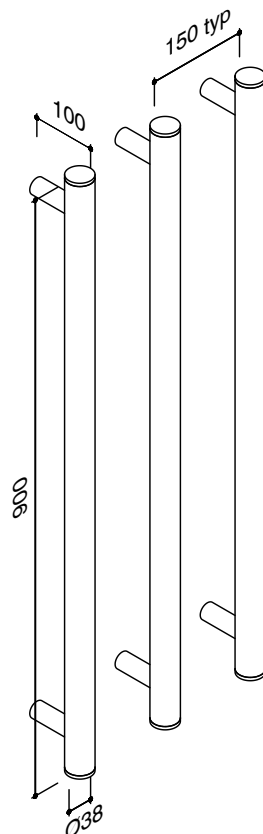

Milli Mood Edit Vertical Triple Heated Towel Rail 900 x 38mm Brushed Gunmetal

2299132

SPECIFICATIONS

Recommended Use	Domestic, Hotel & Commercial
Colour	Brushed Gunmetal
Material	Copper Tube
Electrical Connection	Hardwired
Electrical Connection Position	Bottom Bracket
Heating Method	Water Filled
Power Wattage	20 W
Voltage	240 Volts
IP Rating	IPX5

WARRANTY

Warranty - Domestic Use	10 Years
Spare Parts & Labour	12 Months

Please refer to Warranty Page for full Terms and Conditions

Dimensions are nominal measurements only.

CLEANING RECOMMENDATIONS:

We recommend the use of a soft dry cloth. This product should not be cleaned with abrasive materials or cleaning agents. Damage caused by improper treatment is not covered by the product warranty - refer to warranty conditions.

Disclaimer: Products in this specification manual must by regulation be installed by licensed and registered trade people. The manufacturer/distributor reserves the right to vary specifications or delete models from their range without prior notification. Dimensions are nominal measurements only. Dimensions and set-outs listed are correct at time of publication however the manufacturer/distributor takes no responsibility for printing errors.

Published 24/02/2023

To see the complete Milli range go to www.reece.com.au/bathrooms