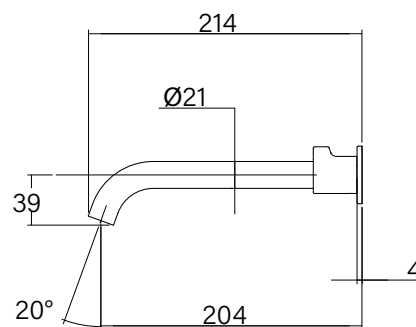

**Faucet Strommen Vara Wall Basin / Bath Hostess Tap System Right Hand 200mm Trimset
Matte Black (6 Star) Lead Free
40214**

SPECIFICATIONS

Recommended Use	Domestic; Commercial; Hotel
Colour Finish	Matte Black
Primary Material	DR Brass
Recommended Pressure Range	300 - 500 kPa
Max Continuous Working Temperature (deg C)	65
Min Continuous Working Temperature (deg C)	5
Hot Water Unit Suitability	Storage Tank, Continuous Flow

WARRANTY

Warranty - Domestic Use (Years)	40
Spare Parts & Labour (Years)	10

Please refer to Warranty Page for full Terms and Conditions

Dimensions are nominal measurements only.

CLEANING RECOMMENDATIONS:

We recommend the use of soapy water or approved cleaners. This product should not be cleaned with abrasive materials. Damage caused by any improper treatment is not covered by the product warranty. Refer to Warranty Conditions

Disclaimer: Products in this specification manual must by regulation be installed by licensed and registered trade people. The manufacturer/distributor reserves the right to vary specifications or delete models from their range without prior notification. Dimensions are nominal measurements only. Dimensions and set-outs listed are correct at time of publication however the manufacturer/distributor takes no responsibility for printing errors.

Published 11/02/2026

To see the complete Faucet Strommen Vara range go to www.reece.com.au