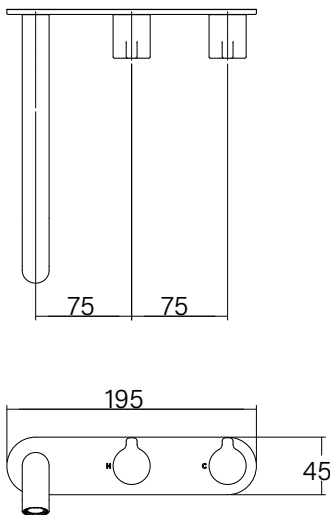

**Faucet Strommen Vara Wall Basin / Bath Hostess Tap System Right Hand 200mm Trimset
Matte Black (6 Star) Lead Free
40214**

SPECIFICATIONS

Recommended Use	Domestic; Commercial; Hotel
Colour Finish	Matte Black
Primary Material	DR Brass
Recommended Pressure Range	300 - 500 kPa
Max Continuous Working Temperature (deg C)	65
Min Continuous Working Temperature (deg C)	5
Hot Water Unit Suitability	Storage Tank, Continuous Flow

WARRANTY

Warranty - Domestic Use (Years)	40
Spare Parts & Labour (Years)	10

Please refer to Warranty Page for full Terms and Conditions

Dimensions are nominal measurements only.

CLEANING RECOMMENDATIONS:

We recommend the use of soapy water or approved cleaners. This product should not be cleaned with abrasive materials. Damage caused by any improper treatment is not covered by the product warranty. Refer to Warranty Conditions

Disclaimer: Products in this specification manual must by regulation be installed by licensed and registered trade people. The manufacturer/distributor reserves the right to vary specifications or delete models from their range without prior notification. Dimensions are nominal measurements only. Dimensions and set-outs listed are correct at time of publication however the manufacturer/distributor takes no responsibility for printing errors.

Published 11/02/2026

To see the complete Faucet Strommen Vara range go to www.reece.com.au