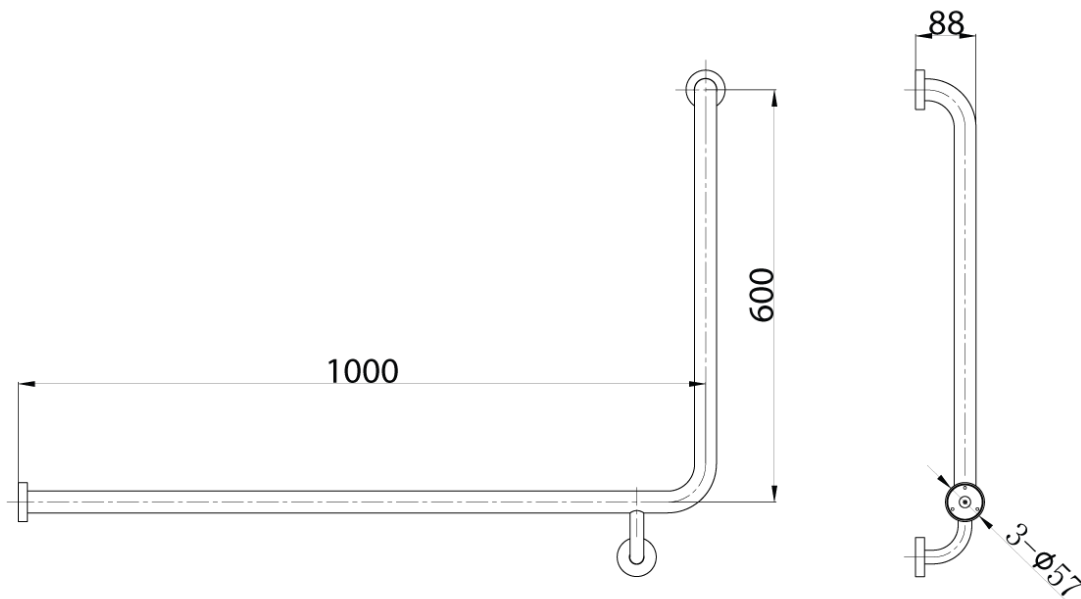

Mobi 1000 x 600mm Left Hand Corner Grab Rail Satin Stainless Steel

9501878

SPECIFICATIONS	
Recommended Use	Domestic;Hotel;Commercial
Material	Stainless Steel 304
Colour	Satin Stainless Steel
Mounting	Wall
WARRANTY	
Warranty - Domestic Use (Years)	7
Spare Parts & Labour (Years)	1
<i>Please refer to Warranty Page for full Terms and Conditions</i>	