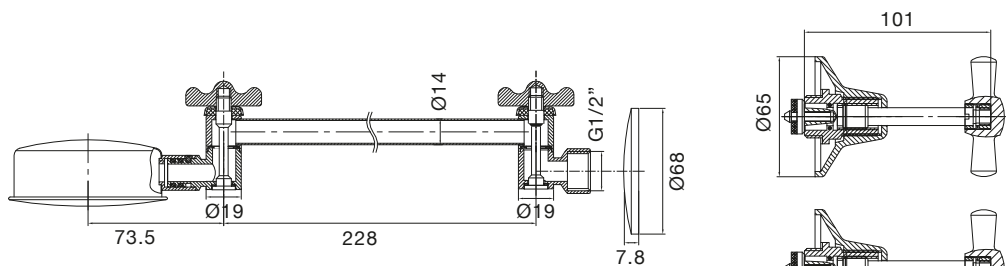

Base.

Base Shower Set Anti-Vandal Chrome (3 Star)

9505432

SPECIFICATIONS	
Recommended Use	Domestic;Hotel;Commercial
Colour Finish	Chrome
Primary Material	DR Brass
Recommended Pressure Range	150 - 500 kPa as per AS3500
Max Continuous Working Temperature (deg C)	80
Min Continuous Working Temperature (deg C)	5
Hot Water Unit Suitability	Storage Tank;Continuous Flow
WARRANTY	
Warranty - Domestic Use (Years)	7
Spare Parts & Labour (Years)	1
<i>Please refer to Warranty Page for full Terms and Conditions</i>	

Disclaimer: Products in this specification manual must by regulation be installed by licensed and registered trade people. The manufacturer/distributor reserves the right to vary specifications or delete models from their range without prior notification. Dimensions are nominal measurements only. Dimensions and set-outs listed are correct at time of publication however the manufacturer/distributor takes no responsibility for printing errors.