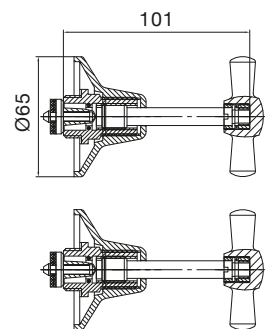

Base.

Base Shower Set Anti-Vandal Chrome (3 Star)

9505432

SPECIFICATIONS	
Recommended Use	Domestic;Hotel;Commercial
Colour Finish	Chrome
Primary Material	DR Brass
Recommended Pressure Range	150 - 500 kPa as per AS3500
Max Continuous Working Temperature (deg C)	80
Min Continuous Working Temperature (deg C)	5
Hot Water Unit Suitability	Storage Tank;Continuous Flow
WARRANTY	
Warranty - Domestic Use (Years)	7
Spare Parts & Labour (Years)	1
<i>Please refer to Warranty Page for full Terms and Conditions</i>	

Disclaimer: Products in this specification manual must by regulation be installed by licensed and registered trade people. The manufacturer/distributor reserves the right to vary specifications or delete models from their range without prior notification. Dimensions are nominal measurements only. Dimensions and set-outs listed are correct at time of publication however the manufacturer/distributor takes no responsibility for printing errors.