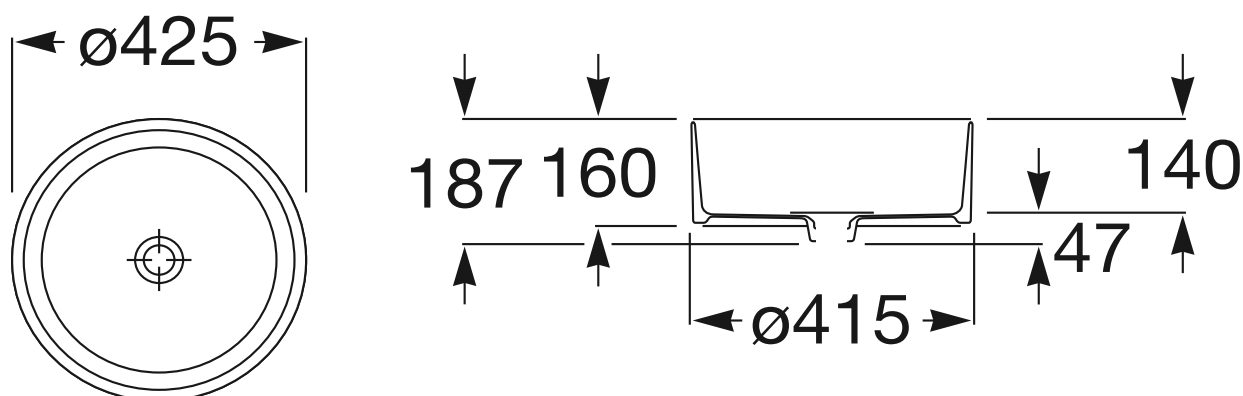

## VIRGINIA ROUND VESSEL BASIN

Dimensions are nominal measurements only.

### SPECIFICATIONS

<b>Recommended use</b>	Domestic, Hotel & Commercial
<b>Material</b>	Vitreous China
<b>Colour</b>	White
<b>Capacity</b>	15 L
<b>Weight</b>	11.5 Kg
<b>Taphole availability</b>	0 Taphole
<b>Overflow</b>	No overflow
<b>Plug and waste</b>	32x40 No Overflow Waste
<b>Additional information</b>	Cut out templates supplied