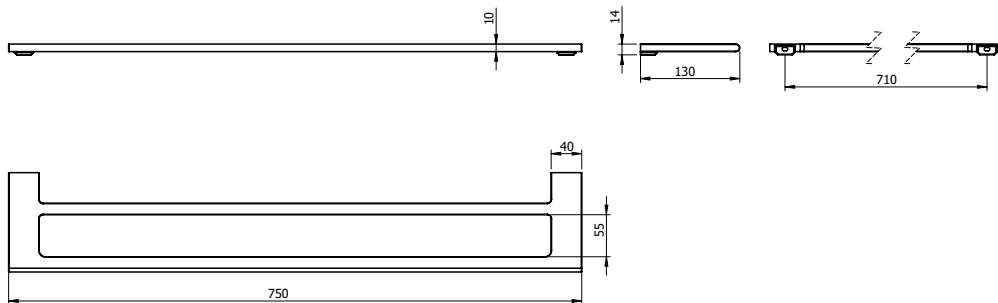

Milli Meld Edit Double Towel Rail 750mm Matte Black

2265651

SPECIFICATIONS

Recommended Use	Domestic, Hotel & Commercial
Colour	Matte Black
Material	Aluminium

WARRANTY

Replacement Only - Domestic Use 15 Years

Please refer to Warranty Page for full Terms and Conditions

Dimensions are nominal measurements only.

CLEANING RECOMMENDATIONS:

We recommend the use of soapy water or approved cleaners. This product should not be cleaned with abrasive materials. Damage caused by any improper treatment is not covered by the product warranty. Refer to Warranty Conditions

Disclaimer: Products in this specification manual must by regulation be installed by licensed and registered trade people. The manufacturer/distributor reserves the right to vary specifications or delete models from their range without prior notification. Dimensions are nominal measurements only. Dimensions and set-outs listed are correct at time of publication however the manufacturer/distributor takes no responsibility for printing errors.

Published 25/03/2022

To see the complete Milli range go to
www.reece.com.au