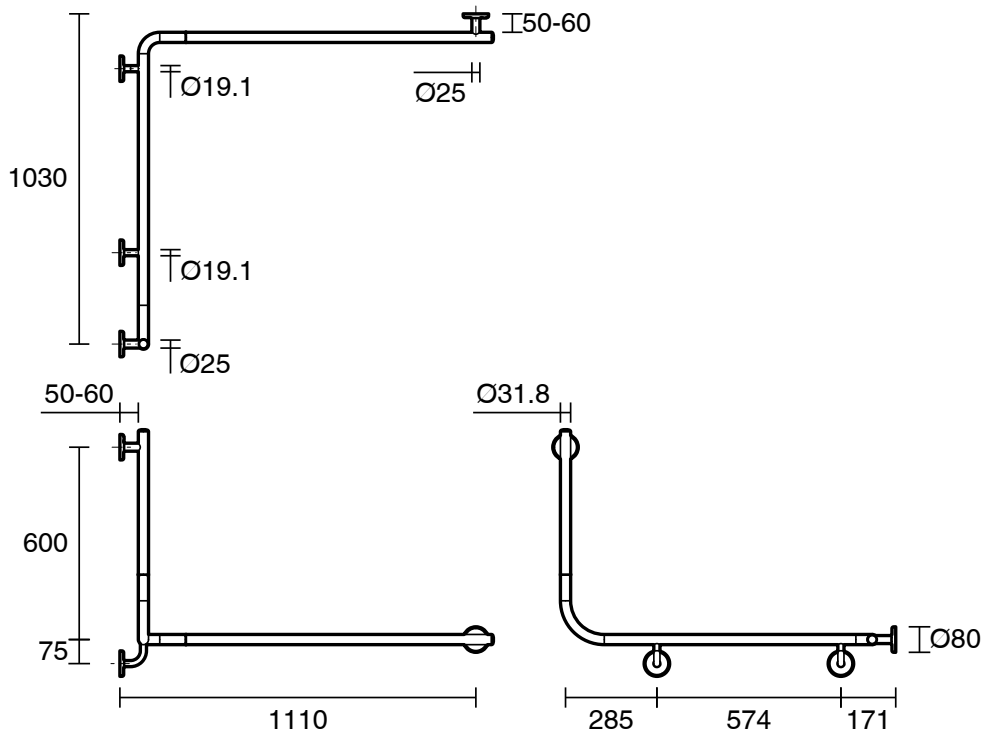

mizu

Mizu Drift 1110 x 1030 x 600 x 90 Degree Accessible Grab Rail Modular Right Hand Brushed Brass

2266713

SPECIFICATIONS

Recommended Use	Domestic, Hotel & Commercial
Colour	Brushed Brass
Material	304 grade (18/8) stainless steel
Weight Capacity	113 kg
Fixings	Double

WARRANTY

Replacement Only - Domestic Use	20 Years
Parts Replacement Only	12 Months

Please refer to Warranty Page for full Terms and Conditions

Dimensions are nominal measurements only.

CLEANING RECOMMENDATIONS:

We recommend the use of soapy water or approved cleaners. This product should not be cleaned with abrasive materials. Damage caused by any improper treatment is not covered by the product warranty. Refer to Warranty Conditions

Disclaimer: Products in this specification manual must by regulation be installed by licensed and registered trade people. The manufacturer/distributor reserves the right to vary specifications or delete models from their range without prior notification. Dimensions are nominal measurements only. Dimensions and set-outs listed are correct at time of publication however the manufacturer/distributor takes no responsibility for printing errors.

Published 05/07/2024

To see the complete Mizu range go to
www.reece.com.au