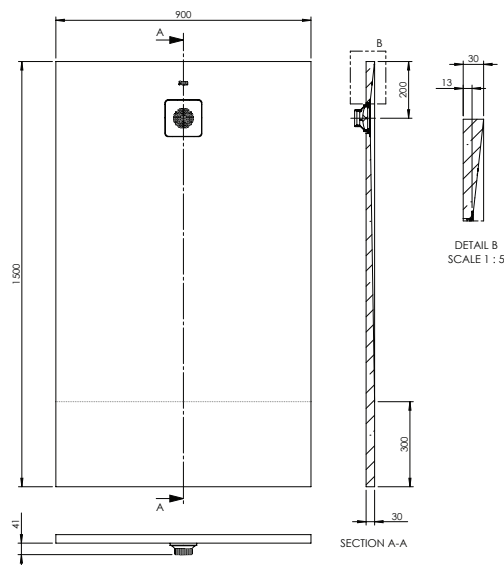

Roca Cyprus Stonex Shower Floor 900 x 1500mm Cemento with Matching Waste

1711993

SPECIFICATIONS

Recommended Use	Domestic, Hotel & Commercial
Material	Stonex Reinforced Resin
Colour	Cemento
Waste Position	Centre Rear
Waste Type	Stainless Steel Powder Coated Matching 50mm Waste Outlet
Weight	45 kg

WARRANTY

Warranty - Domestic Use	15 Years
Spare Parts & Labour	12 Months

Please refer to Warranty Page for full Terms and Conditions

Dimensions are nominal measurements only.

CLEANING RECOMMENDATIONS:

We recommend the use of soapy water or approved cleaners. This product should not be cleaned with abrasive materials. Damage caused by any improper treatment is not covered by the product warranty. Refer to Warranty Conditions

Disclaimer: Products in this specification manual must by regulation be installed by licensed and registered trade people. The manufacturer/distributor reserves the right to vary specifications or delete models from their range without prior notification. Dimensions are nominal measurements only. Dimensions and set-outs listed are correct at time of publication however the manufacturer/distributor takes no responsibility for printing errors.

Published 15/10/2020

To see the complete Roca range go to
www.reece.com.au