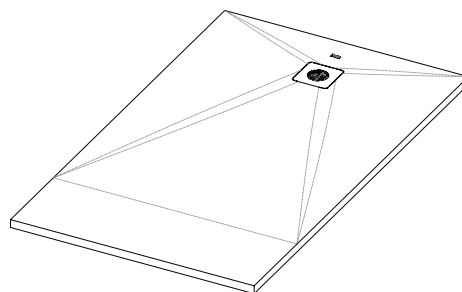

Roca Cyprus Stonex Shower Floor 900 x 1500mm Cemento with Matching Waste

1711993

SPECIFICATIONS

Recommended Use	Domestic, Hotel & Commercial
Material	Stonex Reinforced Resin
Colour	Cemento
Waste Position	Centre Rear
Waste Type	Stainless Steel Powder Coated Matching 50mm Waste Outlet
Weight	45 kg

WARRANTY

Warranty - Domestic Use	15 Years
Spare Parts & Labour	12 Months

Please refer to Warranty Page for full Terms and Conditions

Dimensions are nominal measurements only.

CLEANING RECOMMENDATIONS:

We recommend the use of soapy water or approved cleaners. This product should not be cleaned with abrasive materials. Damage caused by any improper treatment is not covered by the product warranty. Refer to Warranty Conditions

Disclaimer: Products in this specification manual must by regulation be installed by licensed and registered trade people. The manufacturer/distributor reserves the right to vary specifications or delete models from their range without prior notification. Dimensions are nominal measurements only. Dimensions and set-outs listed are correct at time of publication however the manufacturer/distributor takes no responsibility for printing errors.

Published 15/10/2020

To see the complete Roca range go to
www.reece.com.au