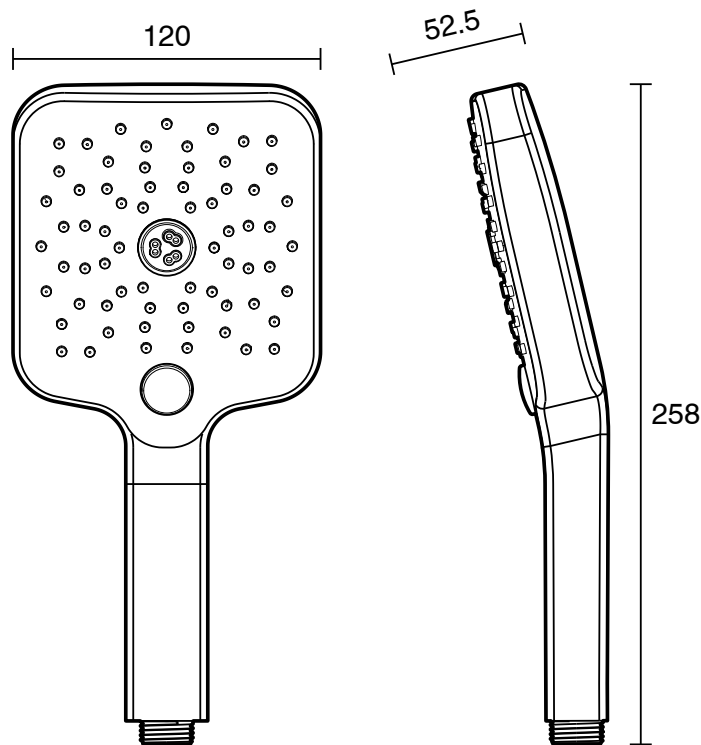

mizu

Mizu Soothe Handpiece Only 3F Brushed Gunmetal (5 Star)

11919

SPECIFICATIONS

Recommended Use	Domestic;Commercial;Hotel
Colour Finish	Brushed Gunmetal
Max Continuous Working Pressure (kPa)	500
Max Continuous Working Temperature (deg C)	65

WARRANTY

Warranty - Domestic Use (Years)	10
Spare Parts & Labour (Years)	1

Please refer to Warranty Page for full Terms and Conditions

Dimensions are nominal measurements only.

CLEANING RECOMMENDATIONS:

We recommend the use of soapy water or approved cleaners. This product should not be cleaned with abrasive materials. Damage caused by any improper treatment is not covered by the product warranty. Refer to Warranty Conditions

Disclaimer: Products in this specification manual must by regulation be installed by licensed and registered trade people. The manufacturer/distributor reserves the right to vary specifications or delete models from their range without prior notification. Dimensions are nominal measurements only. Dimensions and set-outs listed are correct at time of publication however the manufacturer/distributor takes no responsibility for printing errors.

Published 26/11/2024

To see the complete Mizu range go to www.reece.com.au