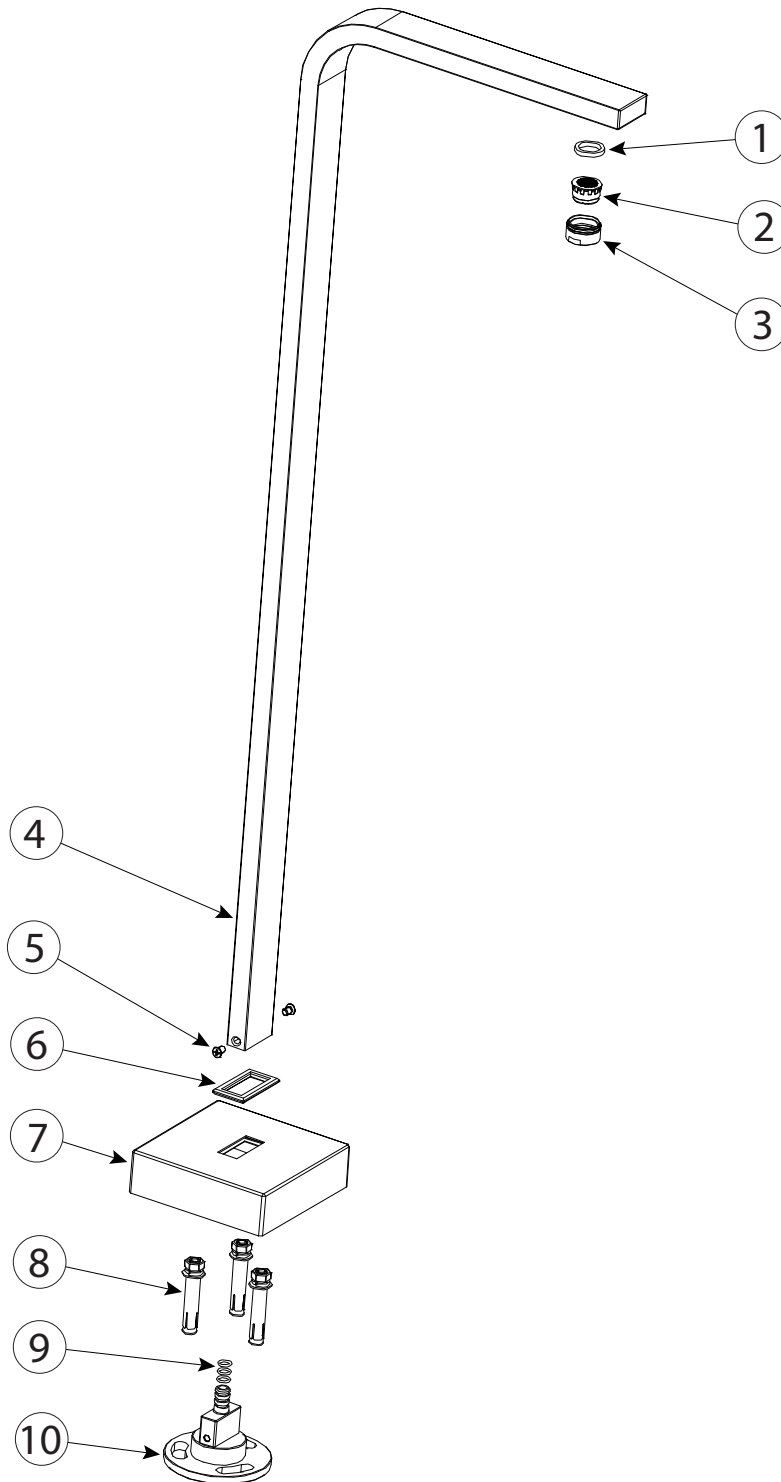

m i z u

Mizu Bloc MK2 Floor Mount Bath Outlet Matte Black

Number	Part
1-3	Aerator Complete
4	Bath Spout
5	Grub Screw
6	Washer
7	Cover Plate

Floor Fixing Kit (Concrete)	
8	Concrete Floor Anchors x 3
9	O-Ring Seals x 3
10	Water Inlet Plate