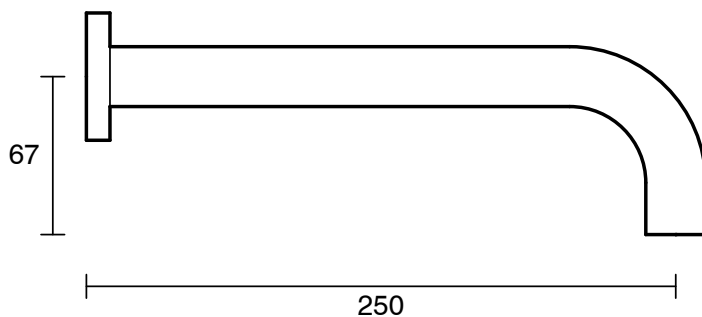

SUSSEX

Sussex Scala 25mm Wall Outlet Curved 250mm Chrome (6 Star)

2262994

SPECIFICATIONS

Recommended Use	Residential;Commercial
Colour Finish	Polished Chrome
Primary Material	Stainless Steel 316
Recommended Pressure Range	150 - 500 kPa as per AS3500
Max Continuous Working Temperature (deg C)	65
Min Continuous Working Temperature (deg C)	1

WARRANTY

Residential Use (Years)	40
Commercial Use (Years)	10

Please refer to Sussex Warranty page for full Terms and Conditions

Dimensions are nominal measurements only.

CLEANING RECOMMENDATIONS:

We recommend the use of soapy water or approved cleaners. This product should not be cleaned with abrasive materials. Damage caused by any improper treatment is not covered by the product warranty. Refer to Warranty Conditions

Disclaimer: Products in this specification manual must by regulation be installed by licensed and registered trade people. The manufacturer/distributor reserves the right to vary specifications or delete models from their range without prior notification. Dimensions are nominal measurements only. Dimensions and set-outs listed are correct at time of publication however the manufacturer/distributor takes no responsibility for printing errors.

Published 31/03/2026

To see the complete Sussex range go to www.reece.com.au