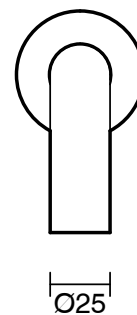

SUSSEX

Sussex Scala 25mm Wall Outlet Curved 250mm Chrome (6 Star)

2262994

SPECIFICATIONS

Recommended Use	Residential;Commercial
Colour Finish	Polished Chrome
Primary Material	Stainless Steel 316
Recommended Pressure Range	150 - 500 kPa as per AS3500
Max Continuous Working Temperature (deg C)	65
Min Continuous Working Temperature (deg C)	1

WARRANTY

Residential Use (Years)	40
Commercial Use (Years)	10

Please refer to Sussex Warranty page for full Terms and Conditions