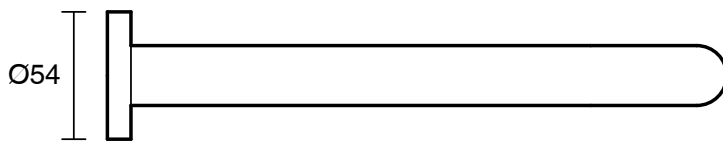

SUSSEX

Sussex Scala 25mm Wall Outlet Curved 250mm Chrome (6 Star)

2262994

SPECIFICATIONS

Recommended Use	Residential;Commercial
Colour Finish	Polished Chrome
Primary Material	Stainless Steel 316
Recommended Pressure Range	150 - 500 kPa as per AS3500
Max Continuous Working Temperature (deg C)	65
Min Continuous Working Temperature (deg C)	1

WARRANTY

Residential Use (Years)	40
Commercial Use (Years)	10

Please refer to Sussex Warranty page for full Terms and Conditions

Dimensions are nominal measurements only.

CLEANING RECOMMENDATIONS:

We recommend the use of soapy water or approved cleaners. This product should not be cleaned with abrasive materials. Damage caused by any improper treatment is not covered by the product warranty. Refer to Warranty Conditions

Disclaimer: Products in this specification manual must by regulation be installed by licensed and registered trade people. The manufacturer/distributor reserves the right to vary specifications or delete models from their range without prior notification. Dimensions are nominal measurements only. Dimensions and set-outs listed are correct at time of publication however the manufacturer/distributor takes no responsibility for printing errors.

Published 31/03/2026

To see the complete Sussex range go to www.reece.com.au