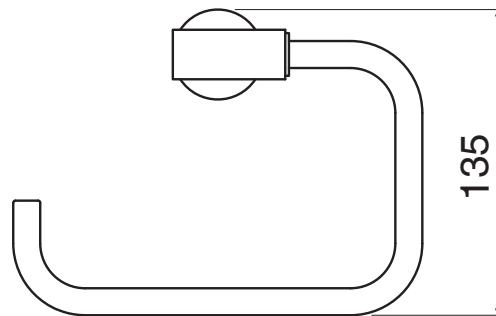

Mizu Drift Square Guest Towel Holder Brushed Gunmetal

2217445

SPECIFICATIONS

Recommended Use	Domestic, Hotel & Commercial
Colour	Brushed Gunmetal
Material	Brass

WARRANTY

Replacement Only - Domestic Use	10 Years
<i>Please refer to Warranty Page for full Terms and Conditions</i>	