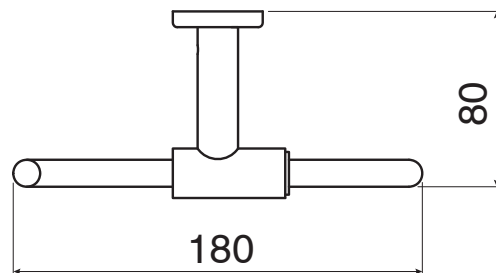

Mizu Drift Square Guest Towel Holder Brushed Gunmetal

2217445

SPECIFICATIONS

Recommended Use	Domestic, Hotel & Commercial
Colour	Brushed Gunmetal
Material	Brass

WARRANTY

Replacement Only - Domestic Use	10 Years
<i>Please refer to Warranty Page for full Terms and Conditions</i>	