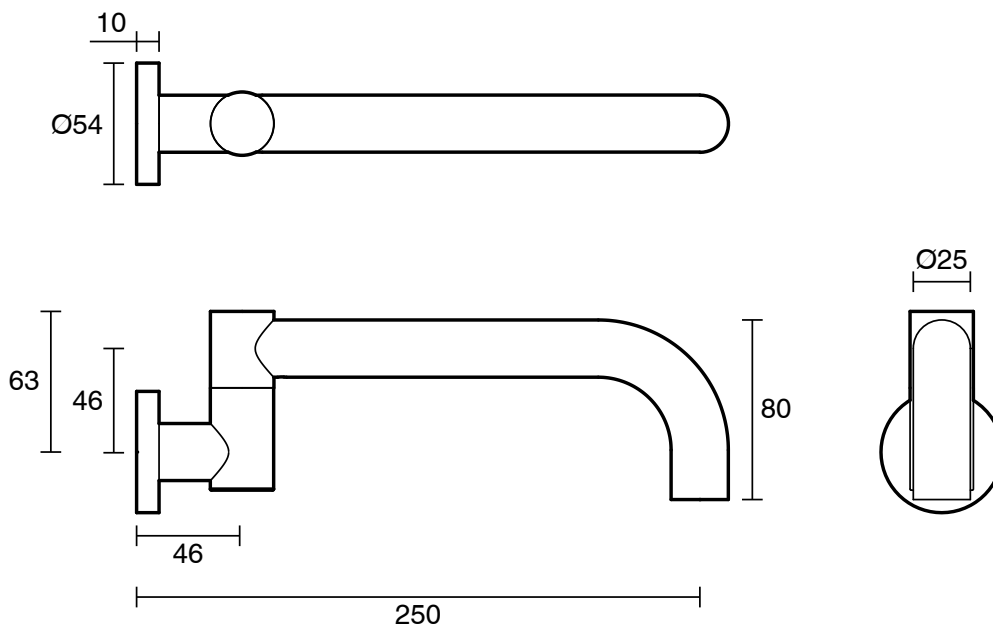

SUSSEX

Sussex Scala Bath Outlet Swivel Curved 250mm Chrome

2285654

SPECIFICATIONS	
Recommended Use	Residential;Commercial
Colour Finish	Polished Chrome
Primary Material	Brass
Recommended Pressure Range	150 - 500 kPa as per AS3500
Max Continuous Working Temperature (deg C)	65
Min Continuous Working Temperature (deg C)	1
WARRANTY	
Residential Use (Years)	40
Commercial Use (Years)	10
<i>Please refer to Sussex Warranty page for full Terms and Conditions</i>	

Disclaimer: Products in this specification manual must by regulation be installed by licensed and registered trade people. The manufacturer/distributor reserves the right to vary specifications or delete models from their range without prior notification. Dimensions are nominal measurements only. Dimensions and set-outs listed are correct at time of publication however the manufacturer/distributor takes no responsibility for printing errors.