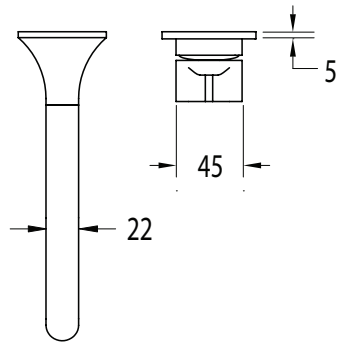

Milli Oria Wall Basin Mixer Outlet System 215mm PVD Brushed Gold (5 Star)

2265640

SPECIFICATIONS

Recommended Use	Domestic, Hotel & Commercial
Colour	Gold
Finish	Brushed
Material	Brass
Recommended Pressure Range	250-500kPa
Maximum Continuous Working Temperature	65 deg C
Suitable for Storage Tank Hot Water	Yes
Suitable for Continuous Flow Hot Water	Yes
Suitable for Gravity Feed Hot Water	No

WARRANTY

Warranty - Domestic Use	15 Years
Spare Parts & Labour	12 Months

Please refer to Warranty Page for full Terms and Conditions

Dimensions are nominal measurements only.

CLEANING RECOMMENDATIONS:

We recommend the use of soapy water or approved cleaners. This product should not be cleaned with abrasive materials. Damage caused by any improper treatment is not covered by the product warranty. Refer to Warranty Conditions

Disclaimer: Products in this specification manual must by regulation be installed by licensed and registered trade people. The manufacturer/distributor reserves the right to vary specifications or delete models from their range without prior notification. Dimensions are nominal measurements only. Dimensions and set-outs listed are correct at time of publication however the manufacturer/distributor takes no responsibility for printing errors.

Published 02/07/2021

To see the complete Milli range go to www.reece.com.au