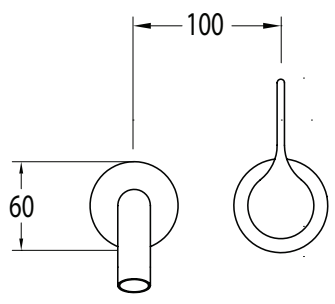

Milli Oria Wall Basin Mixer Outlet System 215mm PVD Brushed Gold (5 Star)

2265640

SPECIFICATIONS

Recommended Use	Domestic, Hotel & Commercial
Colour	Gold
Finish	Brushed
Material	Brass
Recommended Pressure Range	250-500kPa
Maximum Continuous Working Temperature	65 deg C
Suitable for Storage Tank Hot Water	Yes
Suitable for Continuous Flow Hot Water	Yes
Suitable for Gravity Feed Hot Water	No

WARRANTY

Warranty - Domestic Use	15 Years
Spare Parts & Labour	12 Months

Please refer to Warranty Page for full Terms and Conditions

Dimensions are nominal measurements only.

CLEANING RECOMMENDATIONS:

We recommend the use of soapy water or approved cleaners. This product should not be cleaned with abrasive materials. Damage caused by any improper treatment is not covered by the product warranty. Refer to Warranty Conditions

Disclaimer: Products in this specification manual must by regulation be installed by licensed and registered trade people. The manufacturer/distributor reserves the right to vary specifications or delete models from their range without prior notification. Dimensions are nominal measurements only. Dimensions and set-outs listed are correct at time of publication however the manufacturer/distributor takes no responsibility for printing errors.

Published 02/07/2021

To see the complete Milli range go to www.reece.com.au