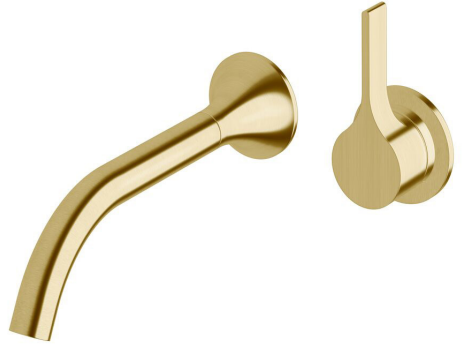

Milli Oria Wall Basin Mixer Outlet System 215mm PVD Brushed Gold (5 Star)

2265640

SPECIFICATIONS

Recommended Use	Domestic, Hotel & Commercial
Colour	Gold
Finish	Brushed
Material	Brass
Recommended Pressure Range	250-500kPa
Maximum Continuous Working Temperature	65 deg C
Suitable for Storage Tank Hot Water	Yes
Suitable for Continuous Flow Hot Water	Yes
Suitable for Gravity Feed Hot Water	No

WARRANTY

Warranty - Domestic Use	15 Years
Spare Parts & Labour	12 Months

Please refer to Warranty Page for full Terms and Conditions