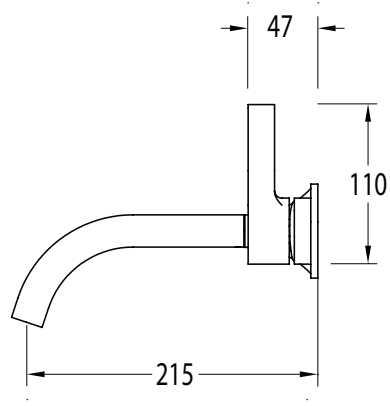

Milli Oria Wall Basin Mixer Outlet System 215mm PVD Brushed Gold (5 Star)

2265640

SPECIFICATIONS

Recommended Use	Domestic, Hotel & Commercial
Colour	Gold
Finish	Brushed
Material	Brass
Recommended Pressure Range	250-500kPa
Maximum Continuous Working Temperature	65 deg C
Suitable for Storage Tank Hot Water	Yes
Suitable for Continuous Flow Hot Water	Yes
Suitable for Gravity Feed Hot Water	No

WARRANTY

Warranty - Domestic Use	15 Years
Spare Parts & Labour	12 Months

Please refer to Warranty Page for full Terms and Conditions