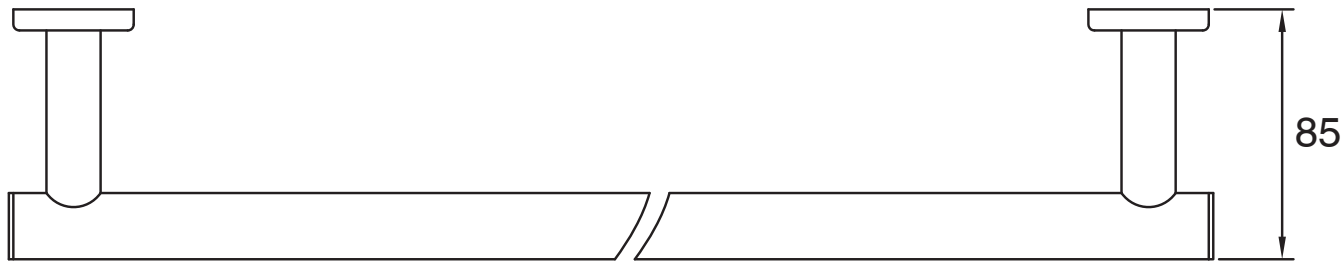

mizu

Mizu Drift Single Towel Rail 900mm Brushed Brass

9512553

SPECIFICATIONS

Recommended Use	Domestic, Hotel & Commercial
Colour	Brushed Brass
Material	Brass

WARRANTY

Replacement Only - Domestic Use	10 Years
Parts Replacement Only	12 Months

Please refer to Warranty Page for full Terms and Conditions

Dimensions are nominal measurements only.

CLEANING RECOMMENDATIONS:

We recommend the use of soapy water or approved cleaners. This product should not be cleaned with abrasive materials. Damage caused by any improper treatment is not covered by the product warranty. Refer to Warranty Conditions

Disclaimer: Products in this specification manual must by regulation be installed by licensed and registered trade people. The manufacturer/distributor reserves the right to vary specifications or delete models from their range without prior notification. Dimensions are nominal measurements only. Dimensions and set-outs listed are correct at time of publication however the manufacturer/distributor takes no responsibility for printing errors.

Published 21/03/2024

To see the complete Mizu range go to www.reece.com.au