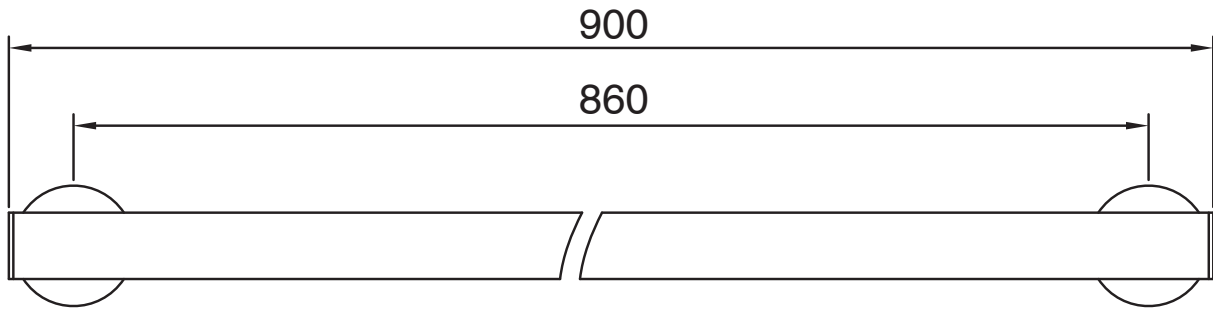

mizu

Mizu Drift Single Towel Rail 900mm Brushed Brass

9512553

SPECIFICATIONS

Recommended Use	Domestic, Hotel & Commercial
Colour	Brushed Brass
Material	Brass

WARRANTY

Replacement Only - Domestic Use	10 Years
Parts Replacement Only	12 Months

Please refer to Warranty Page for full Terms and Conditions

Dimensions are nominal measurements only.

CLEANING RECOMMENDATIONS:

We recommend the use of soapy water or approved cleaners. This product should not be cleaned with abrasive materials. Damage caused by any improper treatment is not covered by the product warranty. Refer to Warranty Conditions

Disclaimer: Products in this specification manual must by regulation be installed by licensed and registered trade people. The manufacturer/distributor reserves the right to vary specifications or delete models from their range without prior notification. Dimensions are nominal measurements only. Dimensions and set-outs listed are correct at time of publication however the manufacturer/distributor takes no responsibility for printing errors.

Published 21/03/2024

To see the complete Mizu range go to www.reece.com.au