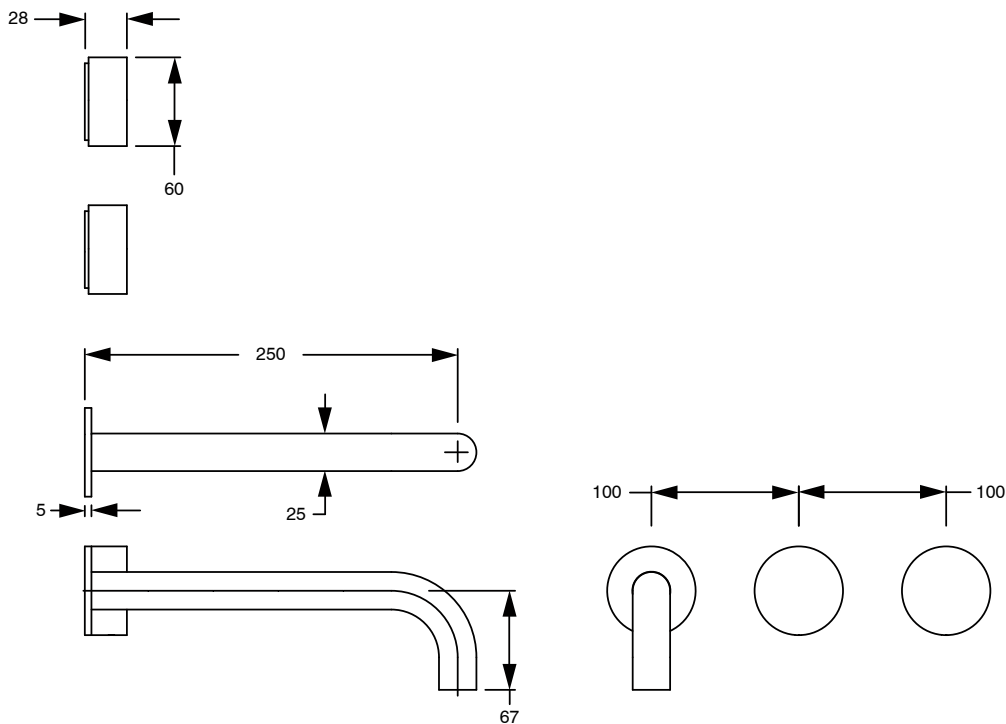

SUSSEX

**Sussex Pure Wall Bath Hostess System 250mm Right Hand with Linear Textured Handles
PVD Brushed Gunmetal
9511730**

SPECIFICATIONS

Recommended Use	Residential;Commercial
Colour Finish	Brushed Smoke Gunmetal
Primary Material	DR Brass
Recommended Pressure Range	150 - 500 kPa as per AS3500
Max Continuous Working Temperature (deg C)	65
Min Continuous Working Temperature (deg C)	1

WARRANTY

Residential Use (Years)	40
Commercial Use (Years)	10

Please refer to Sussex Warranty page for full Terms and Conditions

Dimensions are nominal measurements only.

CLEANING RECOMMENDATIONS:

We recommend the use of soapy water or approved cleaners. This product should not be cleaned with abrasive materials. Damage caused by any improper treatment is not covered by the product warranty. Refer to Warranty Conditions

Disclaimer: Products in this specification manual must by regulation be installed by licensed and registered trade people. The manufacturer/distributor reserves the right to vary specifications or delete models from their range without prior notification. Dimensions are nominal measurements only. Dimensions and set-outs listed are correct at time of publication however the manufacturer/distributor takes no responsibility for printing errors.

Published 30/03/2026

To see the complete Sussex range go to www.reece.com.au