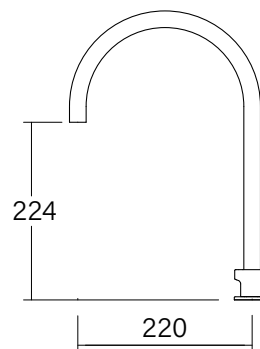

**Faucet Strommen Vara Hob Extended Basin Hostess Tap System Discovery Bronze (6 Star)  
Lead Free  
40199**

SPECIFICATIONS	
Recommended Use	Domestic; Commercial; Hotel
Colour Finish	Discovery Bronze
Primary Material	DR Brass
Recommended Pressure Range	300 - 500 kPa
Max Continuous Working Temperature (deg C)	65
Min Continuous Working Temperature (deg C)	5
Hot Water Unit Suitability	Storage Tank, Continuous Flow
WARRANTY	
Warranty - Domestic Use (Years)	40
Spare Parts & Labour (Years)	10
<i>Please refer to Warranty Page for full Terms and Conditions</i>	