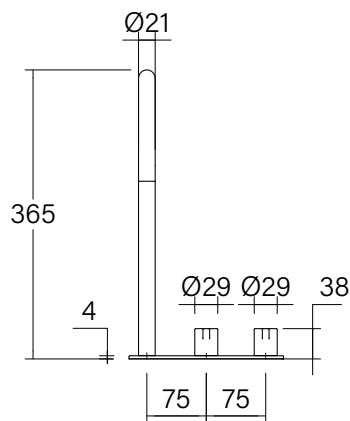

**Faucet Strommen Vara Hob Extended Basin Hostess Tap System Discovery Bronze (6 Star)  
Lead Free  
40199**

SPECIFICATIONS	
Recommended Use	Domestic; Commercial; Hotel
Colour Finish	Discovery Bronze
Primary Material	DR Brass
Recommended Pressure Range	300 - 500 kPa
Max Continuous Working Temperature (deg C)	65
Min Continuous Working Temperature (deg C)	5
Hot Water Unit Suitability	Storage Tank, Continuous Flow
WARRANTY	
Warranty - Domestic Use (Years)	40
Spare Parts & Labour (Years)	10
<i>Please refer to Warranty Page for full Terms and Conditions</i>	

**Disclaimer:** Products in this specification manual must by regulation be installed by licensed and registered trade people. The manufacturer/distributor reserves the right to vary specifications or delete models from their range without prior notification. Dimensions are nominal measurements only. Dimensions and set-outs listed are correct at time of publication however the manufacturer/distributor takes no responsibility for printing errors.