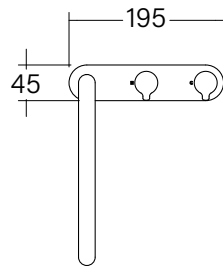

**Faucet Strommen Vara Hob Extended Basin Hostess Tap System Discovery Bronze (6 Star)  
Lead Free  
40199**

SPECIFICATIONS	
Recommended Use	Domestic; Commercial; Hotel
Colour Finish	Discovery Bronze
Primary Material	DR Brass
Recommended Pressure Range	300 - 500 kPa
Max Continuous Working Temperature (deg C)	65
Min Continuous Working Temperature (deg C)	5
Hot Water Unit Suitability	Storage Tank, Continuous Flow
WARRANTY	
Warranty - Domestic Use (Years)	40
Spare Parts & Labour (Years)	10
<i>Please refer to Warranty Page for full Terms and Conditions</i>	

**Disclaimer:** Products in this specification manual must by regulation be installed by licensed and registered trade people. The manufacturer/distributor reserves the right to vary specifications or delete models from their range without prior notification. Dimensions are nominal measurements only. Dimensions and set-outs listed are correct at time of publication however the manufacturer/distributor takes no responsibility for printing errors.