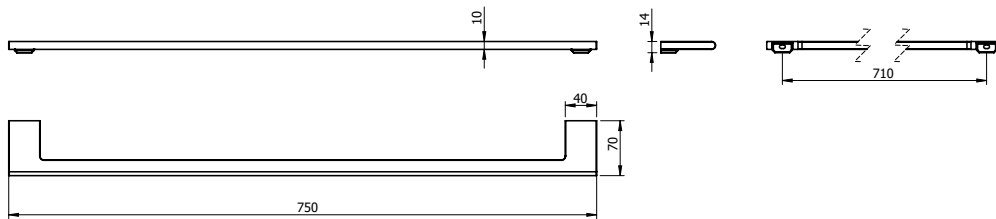

Milli Meld Edit Single Towel Rail 750mm Matte Black

2265649

SPECIFICATIONS

Recommended Use	Domestic, Hotel & Commercial
Colour	Matte Black
Material	Aluminium

WARRANTY

Replacement Only - Domestic Use 15 Years

Please refer to Warranty Page for full Terms and Conditions

Dimensions are nominal measurements only.

CLEANING RECOMMENDATIONS:

We recommend the use of soapy water or approved cleaners. This product should not be cleaned with abrasive materials. Damage caused by any improper treatment is not covered by the product warranty. Refer to Warranty Conditions

Disclaimer: Products in this specification manual must by regulation be installed by licensed and registered trade people. The manufacturer/distributor reserves the right to vary specifications or delete models from their range without prior notification. Dimensions are nominal measurements only. Dimensions and set-outs listed are correct at time of publication however the manufacturer/distributor takes no responsibility for printing errors.

Published 25/03/2022

To see the complete Milli range go to
www.reece.com.au