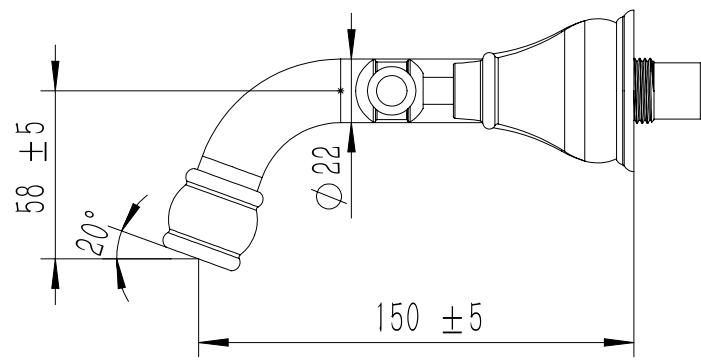

Milli Voir Wall Basin Set Lever Handle 150mm Brushed Nickel (5 Star)

2265460

SPECIFICATIONS

Recommended Use	Domestic, hotel and commercial
Colour	Brushed Nickel
Material	DR Brass
Recommended Pressure Range	150 - 500 kPa
Max Continuous Working Pressure	500 kPa
Max Continuous Working Temperature	80 deg C
Suitable for Storage Tank Hot Water	Yes
Suitable for Continuous Flow Hot Water	Yes
Suitable for Gravity Feed Hot Water	No

WARRANTY

Warranty - Domestic Use	15 Years
Spare Parts & Labour	12 Months

Please refer to Warranty Page for full Terms and Conditions

Dimensions are nominal measurements only.

CLEANING RECOMMENDATIONS:

We recommend the use of soapy water or approved cleaners. This product should not be cleaned with abrasive materials. Damage caused by any improper treatment is not covered by the product warranty. Refer to Warranty Conditions

Disclaimer: Products in this specification manual must by regulation be installed by licensed and registered trade people. The manufacturer/distributor reserves the right to vary specifications or delete models from their range without prior notification. Dimensions are nominal measurements only. Dimensions and set-outs listed are correct at time of publication however the manufacturer/distributor takes no responsibility for printing errors.

Published 01/06/2020

To see the complete Milli range go to www.reece.com.au