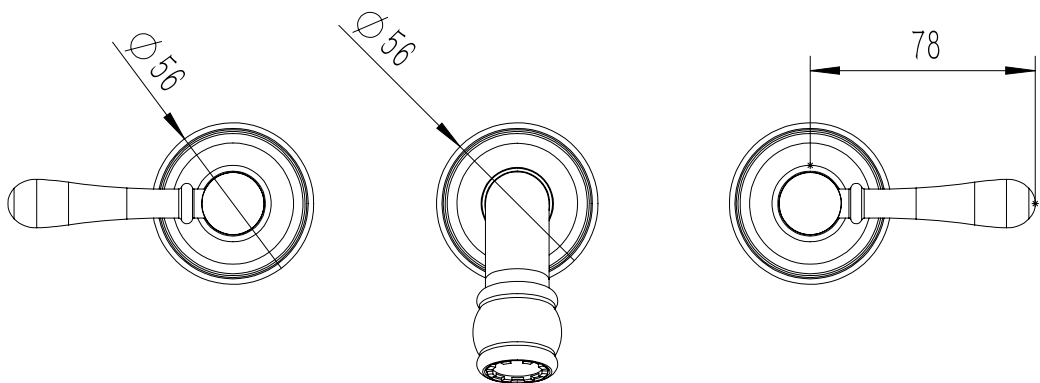

Milli Voir Wall Basin Set Lever Handle 150mm Brushed Nickel (5 Star)

2265460

SPECIFICATIONS

Recommended Use	Domestic, hotel and commercial
Colour	Brushed Nickel
Material	DR Brass
Recommended Pressure Range	150 - 500 kPa
Max Continuous Working Pressure	500 kPa
Max Continuous Working Temperature	80 deg C
Suitable for Storage Tank Hot Water	Yes
Suitable for Continuous Flow Hot Water	Yes
Suitable for Gravity Feed Hot Water	No

WARRANTY

Warranty - Domestic Use	15 Years
Spare Parts & Labour	12 Months

Please refer to Warranty Page for full Terms and Conditions

Dimensions are nominal measurements only.

CLEANING RECOMMENDATIONS:

We recommend the use of soapy water or approved cleaners. This product should not be cleaned with abrasive materials. Damage caused by any improper treatment is not covered by the product warranty. Refer to Warranty Conditions

Disclaimer: Products in this specification manual must by regulation be installed by licensed and registered trade people. The manufacturer/distributor reserves the right to vary specifications or delete models from their range without prior notification. Dimensions are nominal measurements only. Dimensions and set-outs listed are correct at time of publication however the manufacturer/distributor takes no responsibility for printing errors.

Published 01/06/2020

To see the complete Milli range go to www.reece.com.au