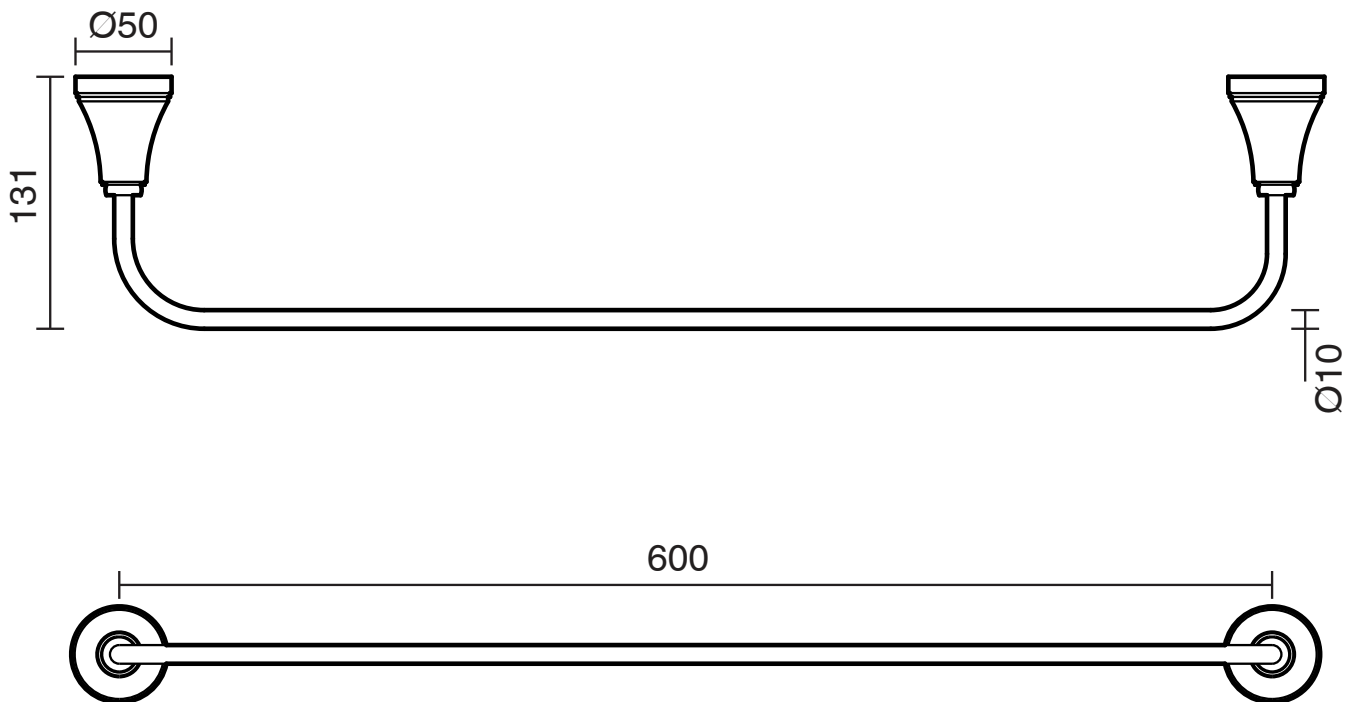

KADO

Kado Era Single Towel Rail 600mm Matte Black

2263724

SPECIFICATIONS

Recommended Use	Domestic, Hotel & Commercial
Colour	Matte Black
Material	Zinc/Steel

WARRANTY

Replacement Only - Domestic Use	10 Years
Parts Replacement Only	12 Months

Please refer to Warranty Page for full Terms and Conditions

Dimensions are nominal measurements only.

CLEANING RECOMMENDATIONS:

We recommend the use of soapy water or approved cleaners. This product should not be cleaned with abrasive materials. Damage caused by any improper treatment is not covered by the product warranty. Refer to Warranty Conditions

Disclaimer: Products in this specification manual must by regulation be installed by licensed and registered trade people. The manufacturer/distributor reserves the right to vary specifications or delete models from their range without prior notification. Dimensions are nominal measurements only. Dimensions and set-outs listed are correct at time of publication however the manufacturer/distributor takes no responsibility for printing errors.

Published 12/10/2023

To see the complete Kado range go to www.reece.com.au