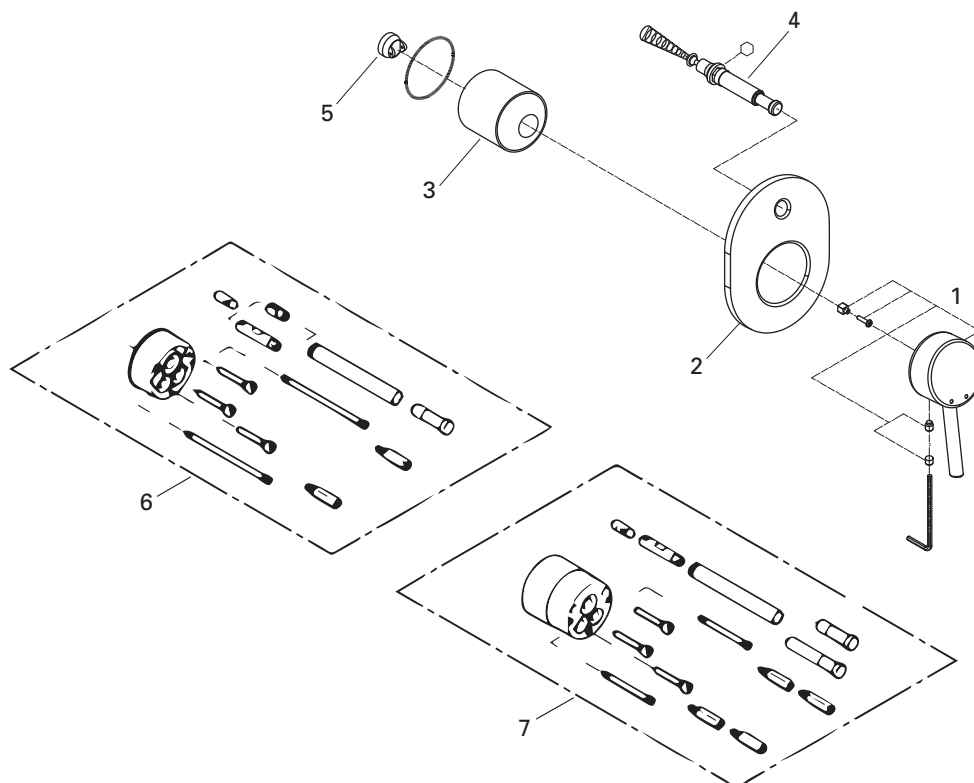

Care

For directions on the care of this fitting, please refer to the accompanying care instructions.

CONCETTO
 SINGLE LEVER DIVERTER MIXER TRIMSET
 MODEL #19346001

Pure Freude
 an Wasser

Spare Parts

Pos.-nr.	Product Description	Order-nr.	Units per package
1	Lever	46609000	1
2	Escutcheon	46614000	1
3	Cap	09038000	1
4	Replacement kit for rotary valve	46737000	1
5	Temperature limiter - optional extra	46375000	1
6	Extension set 1/2" 25mm - optional extra	46191000	1
7	Extension set 50mm - optional extra	46343000	1