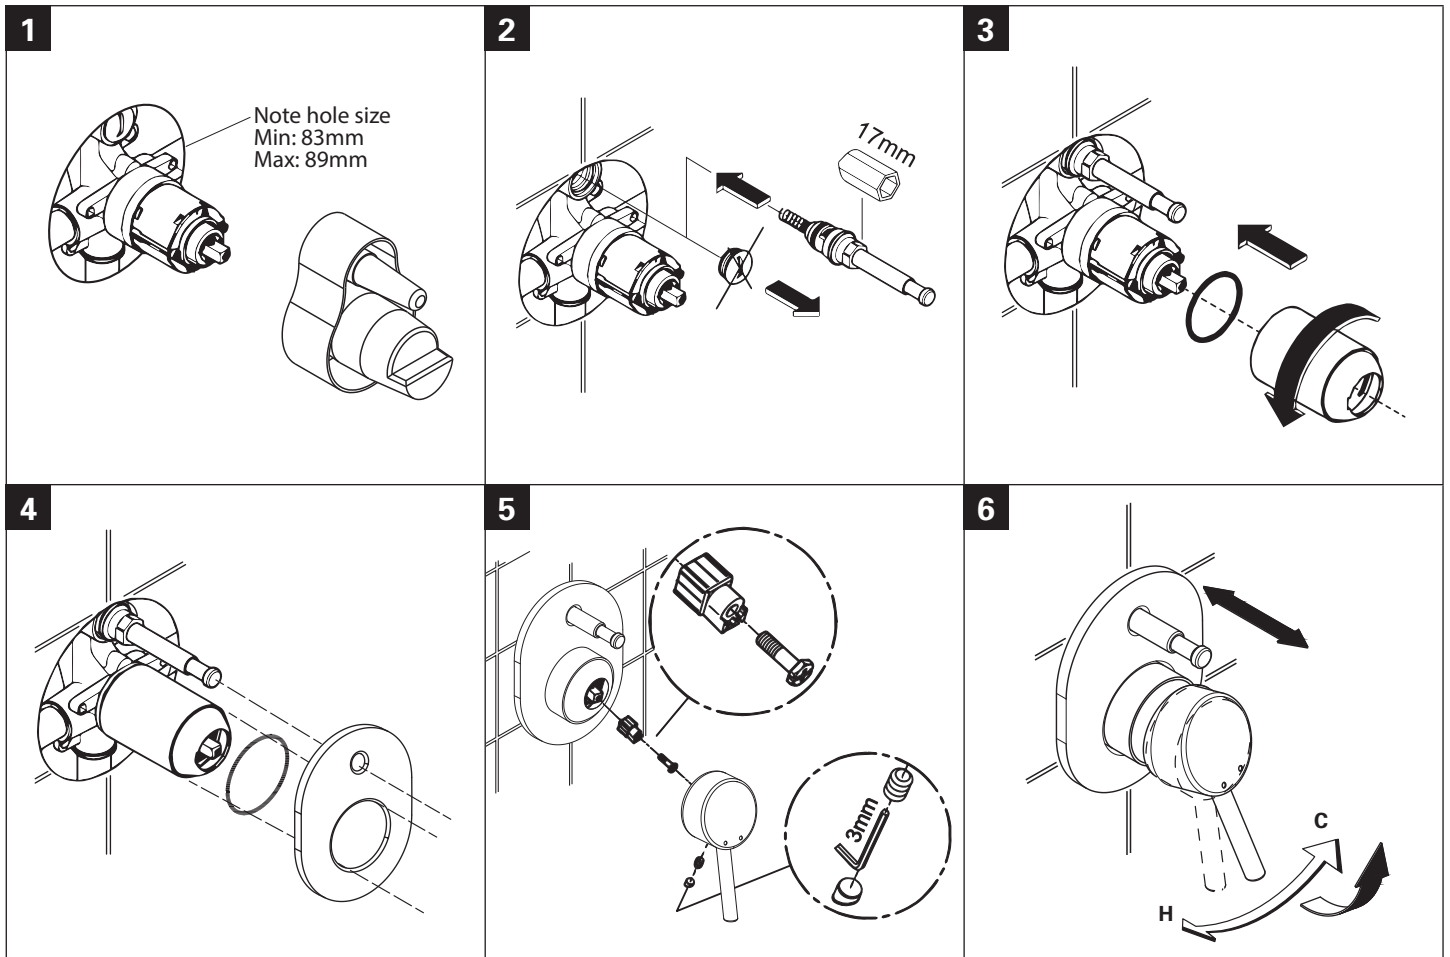

CONCETTO
SINGLE LEVER DIVERTER MIXER TRIMSET
MODEL #19346001

Pure Freude
an Wasser

Product Specifications

Product Description:
Single-Lever Shower/Bath Mixer with Diverter

Standard Specification:

Concealed inwall body for final installation - 33961000

Trimset only, not supplied with Concealed Body

GROHE StarLight® chrome finish
Automatic Diverter: Bath/Shower

Installation instructions

Installation Instructions

Flush piping system prior and after installation of fitting thoroughly!