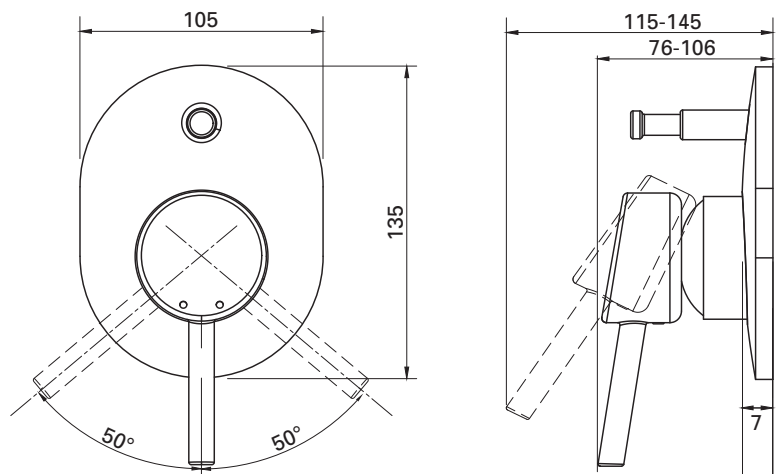

CONCETTO
SINGLE LEVER DIVERTER MIXER TRIMSET
MODEL #19346001

Pure Freude
an Wasser

Product Specifications

Product Description:
Single-Lever Shower/Bath Mixer with Diverter

Standard Specification:

Concealed inwall body for final installation - 33961000

Trimset only, not supplied with Concealed Body

GROHE StarLight® chrome finish
Automatic Diverter: Bath/Shower