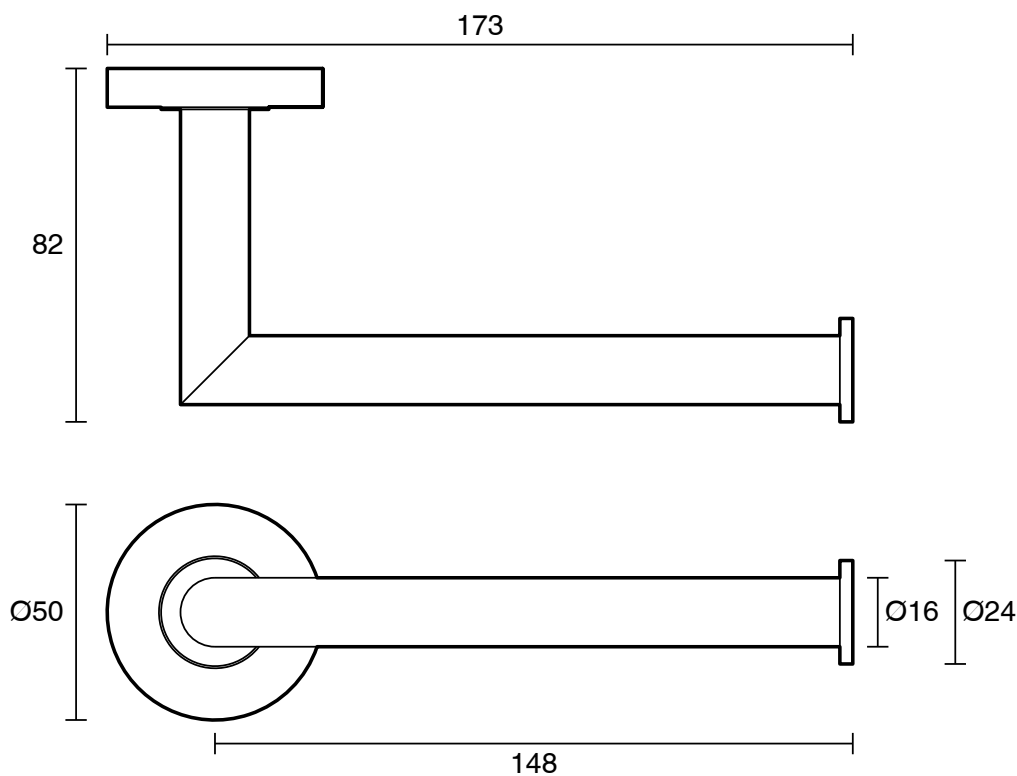

Mizu Drift Reversible Toilet Roll Holder Chrome

2265139

SPECIFICATIONS

Recommended Use	Domestic, Hotel & Commercial
Colour	Chrome
Material	Brass

WARRANTY

Replacement Only - Domestic Use	10 Years
Parts Replacement Only	12 Months

Please refer to Warranty Page for full Terms and Conditions

Dimensions are nominal measurements only.

CLEANING RECOMMENDATIONS:

We recommend the use of soapy water or approved cleaners. This product should not be cleaned with abrasive materials. Damage caused by any improper treatment is not covered by the product warranty. Refer to Warranty Conditions

Disclaimer: Products in this specification manual must by regulation be installed by licensed and registered trade people. The manufacturer/distributor reserves the right to vary specifications or delete models from their range without prior notification. Dimensions are nominal measurements only. Dimensions and set-outs listed are correct at time of publication however the manufacturer/distributor takes no responsibility for printing errors.

Published 21/03/2024

To see the complete Mizu range go to www.reece.com.au