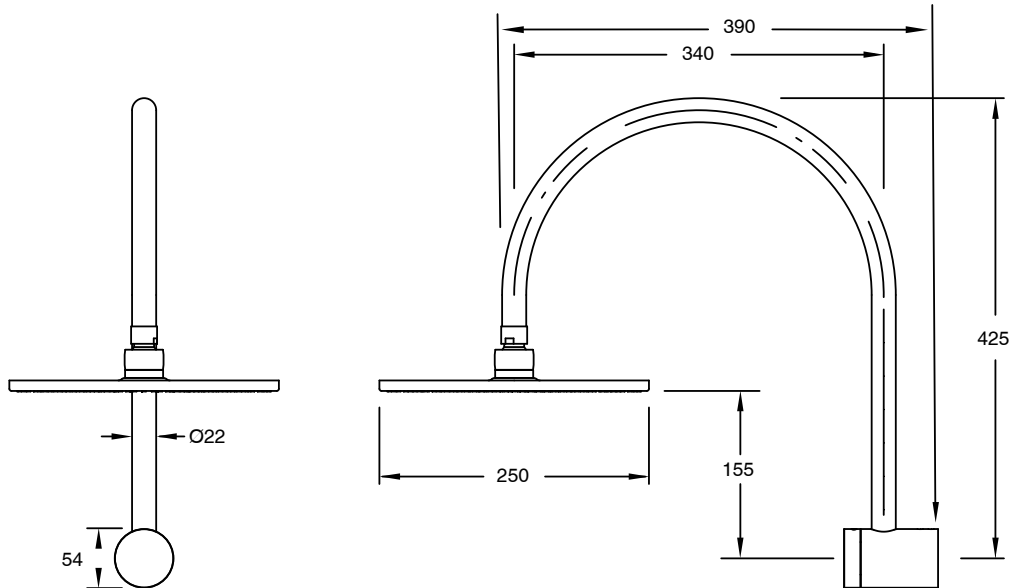

SUSSEX

Sussex Pure Hi-Rise Shower Curved with 250mm Shower Head Matte Black (3 Star)

4202245

SPECIFICATIONS	
Recommended Use	Residential;Commercial
Colour Finish	Matte Black
Primary Material	DR Brass
Recommended Pressure Range	150 - 500 kPa as per AS3500
Max Continuous Working Temperature (deg C)	65
Min Continuous Working Temperature (deg C)	1
WARRANTY	
Residential Use (Years)	40
Commercial Use (Years)	10
<i>Please refer to Sussex Warranty page for full Terms and Conditions</i>	

Disclaimer: Products in this specification manual must by regulation be installed by licensed and registered trade people. The manufacturer/distributor reserves the right to vary specifications or delete models from their range without prior notification. Dimensions are nominal measurements only. Dimensions and set-outs listed are correct at time of publication however the manufacturer/distributor takes no responsibility for printing errors.