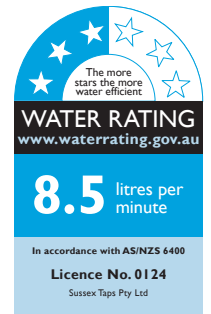

Milli Mood Edit Hi-Rise Shower Curved with 250mm Shower Head PVD Brushed Gold (3 Star)

9510981

SPECIFICATIONS	
Recommended Use	Domestic;Hotel;Commercial
Colour Finish	Brushed Gold
Primary Material	DR Brass
Recommended Pressure Range	150 - 500 kPa as per AS3500
Max Continuous Working Temperature (deg C)	65
Min Continuous Working Temperature (deg C)	5
Hot Water Unit Suitability	Storage Tank;Continuous Flow
WARRANTY	
Warranty - Domestic Use (Years)	15
Spare Parts & Labour (Years)	1
<i>Please refer to Warranty Page for full Terms and Conditions</i>	