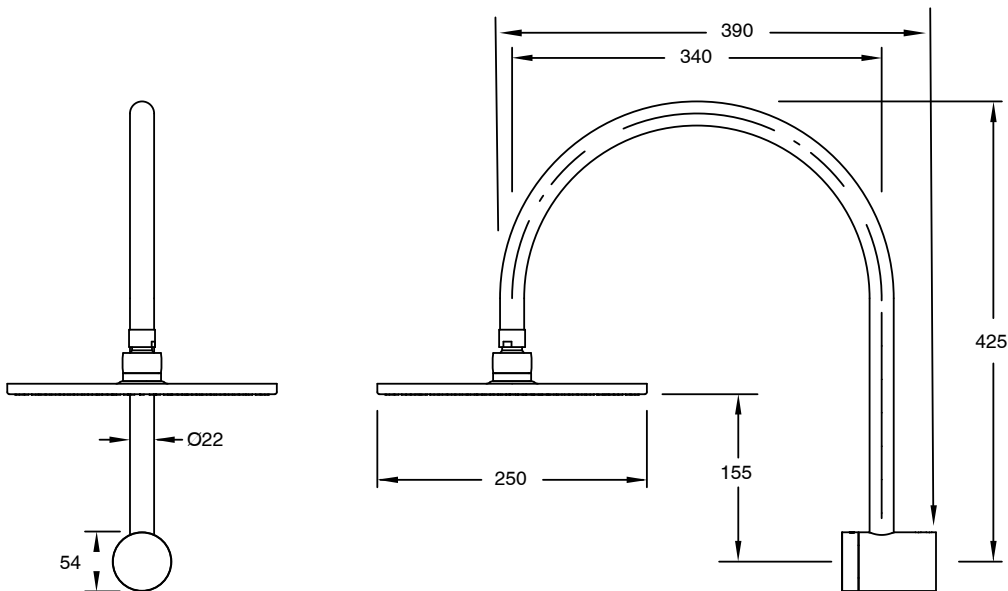

Milli Mood Edit Hi-Rise Shower Curved with 250mm Shower Head PVD Brushed Gold (3 Star)

9510981

SPECIFICATIONS	
Recommended Use	Domestic;Hotel;Commercial
Colour Finish	Brushed Gold
Primary Material	DR Brass
Recommended Pressure Range	150 - 500 kPa as per AS3500
Max Continuous Working Temperature (deg C)	65
Min Continuous Working Temperature (deg C)	5
Hot Water Unit Suitability	Storage Tank;Continuous Flow
WARRANTY	
Warranty - Domestic Use (Years)	15
Spare Parts & Labour (Years)	1
<i>Please refer to Warranty Page for full Terms and Conditions</i>	

Disclaimer: Products in this specification manual must by regulation be installed by licensed and registered trade people. The manufacturer/distributor reserves the right to vary specifications or delete models from their range without prior notification. Dimensions are nominal measurements only. Dimensions and set-outs listed are correct at time of publication however the manufacturer/distributor takes no responsibility for printing errors.