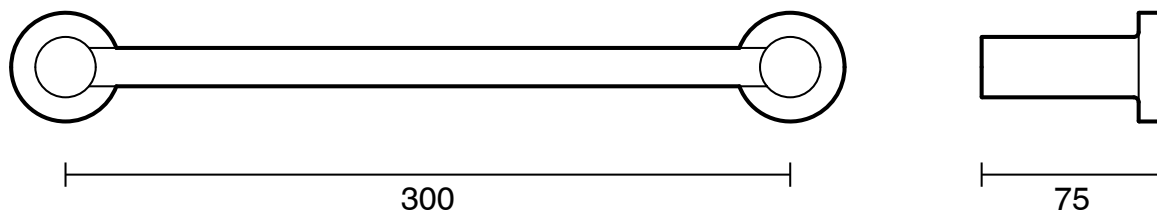

SUSSEX

Sussex Scala Guest Towel Rail 300mm LUX PVD Brushed Oyster Nickel

2267038

SPECIFICATIONS	
Recommended Use	Residential;Commercial
Colour Finish	Brushed Oyster Nickel
Primary Material	Brass
WARRANTY	
Residential Use (Years)	40
Commercial Use (Years)	10
<i>Please refer to Sussex Warranty page for full Terms and Conditions</i>	