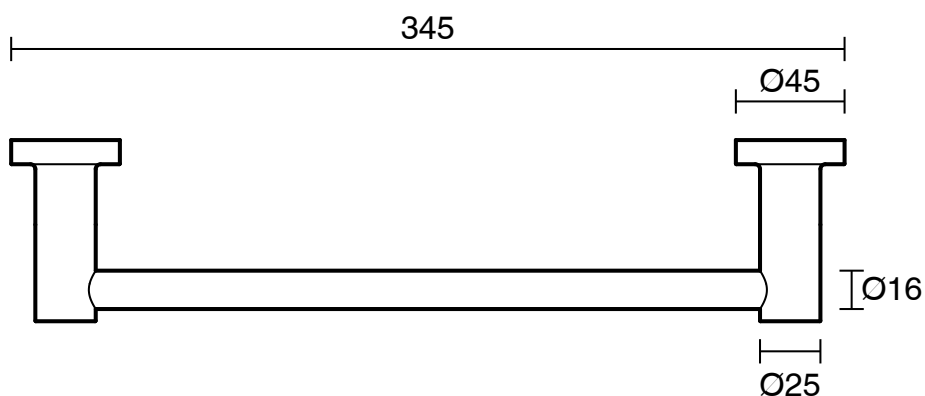

SUSSEX

Sussex Scala Guest Towel Rail 300mm LUX PVD Brushed Oyster Nickel

2267038

SPECIFICATIONS	
Recommended Use	Residential;Commercial
Colour Finish	Brushed Oyster Nickel
Primary Material	Brass
WARRANTY	
Residential Use (Years)	40
Commercial Use (Years)	10
<i>Please refer to Sussex Warranty page for full Terms and Conditions</i>	