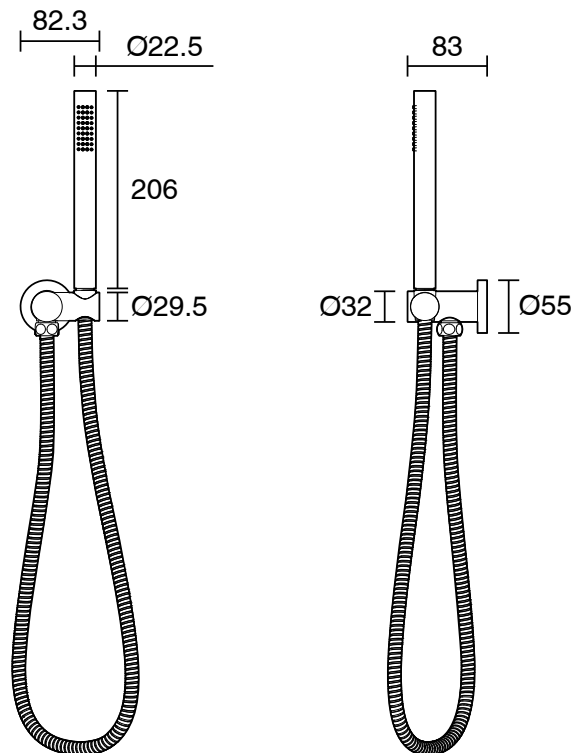

Milli

Milli Meld Microphone Handshower with Water Inlet Swivel Wall Bracket Brushed Gold (4 Star)

4205794

SPECIFICATIONS

Recommended Use	Domestic, Hotel & Commercial
Colour	Brushed Gold
Material	DR Brass
Recommended Pressure Range	300 - 500 kPa
Maximum Continuous Working Temperature	65 deg C
Suitable for Storage Tank Hot Water	Yes
Suitable for Continuous Flow Hot Water	Yes
Suitable for Gravity Feed Hot Water	No

WARRANTY

Warranty - Domestic Use	15 Years
Spare Parts & Labour	12 Months

Please refer to Warranty Page for full Terms and Conditions

Dimensions are nominal measurements only.

CLEANING RECOMMENDATIONS:

We recommend the use of soapy water or approved cleaners. This product should not be cleaned with abrasive materials. Damage caused by any improper treatment is not covered by the product warranty. Refer to Warranty Conditions

Disclaimer: Products in this specification manual must by regulation be installed by licensed and registered trade people. The manufacturer/distributor reserves the right to vary specifications or delete models from their range without prior notification. Dimensions are nominal measurements only. Dimensions and set-outs listed are correct at time of publication however the manufacturer/distributor takes no responsibility for printing errors.

Published 12/10/2023

To see the complete Milli range go to www.reece.com.au