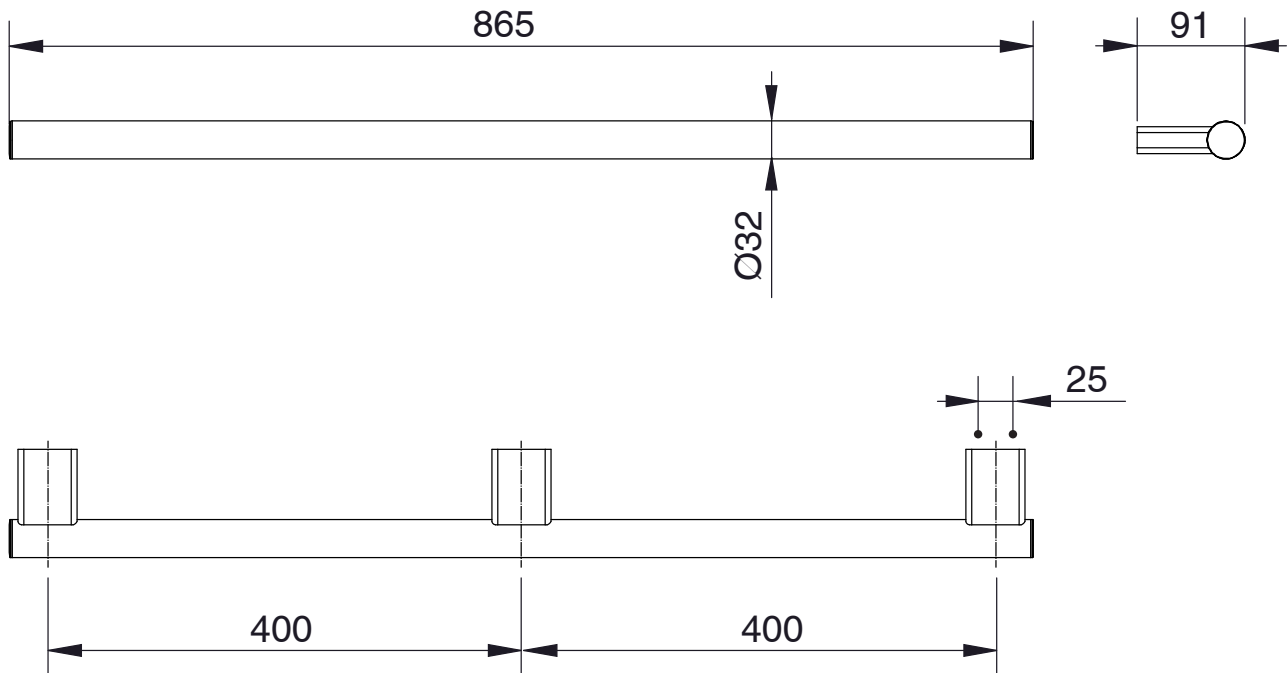

Dimensions are nominal measurements only.

CLEANING RECOMMENDATIONS:

We recommend the use of soapy water or approved cleaners. This product should not be cleaned with abrasive materials. Damage caused by any improper treatment is not covered by the product warranty. Refer to Warranty Conditions

Disclaimer: Products in this specification manual must by regulation be installed by licensed and registered trade people. The manufacturer/distributor reserves the right to vary specifications or delete models from their range without prior notification. Dimensions are nominal measurements only. Dimensions and set-outs listed are correct at time of publication however the manufacturer/distributor takes no responsibility for printing errors.

Published 21/03/2024

To see the complete Mizu range go to www.reece.com.au