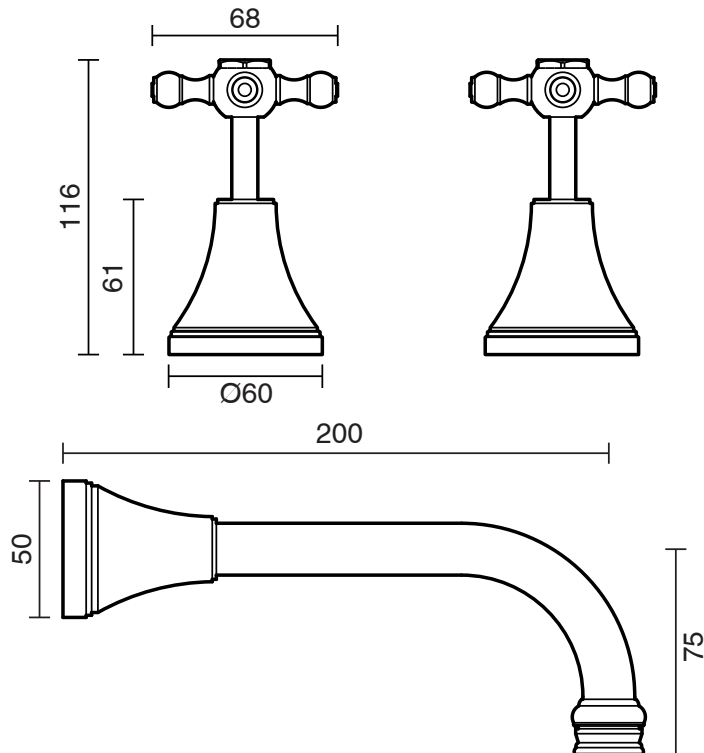

WARRANTY

Warranty - Domestic Use	10 Years
Spare Parts & Labour	12 Months

Please refer to Warranty Page for full Terms and Conditions

Dimensions are nominal measurements only.

CLEANING RECOMMENDATIONS:

We recommend the use of soapy water or approved cleaners. This product should not be cleaned with abrasive materials. Damage caused by any improper treatment is not covered by the product warranty. Refer to Warranty Conditions

Disclaimer: Products in this specification manual must by regulation be installed by licensed and registered trade people. The manufacturer/distributor reserves the right to vary specifications or delete models from their range without prior notification. Dimensions are nominal measurements only. Dimensions and set-outs listed are correct at time of publication however the manufacturer/distributor takes no responsibility for printing errors.

Published 12/10/2023

To see the complete Kado range go to www.reece.com.au