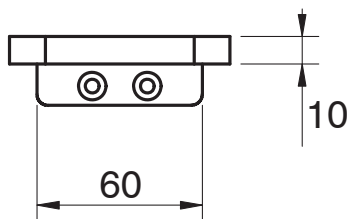

Milli Glance Fixed Towel Bars 410mm Chrome

9503862

SPECIFICATIONS

Recommended Use	Domestic, Hotel & Commercial
Colour	Chrome

WARRANTY

Replacement Only - Domestic Use 15 Years

Please refer to Warranty Page for full Terms and Conditions

Disclaimer: Products in this specification manual must by regulation be installed by licensed and registered trade people. The manufacturer/distributor reserves the right to vary specifications or delete models from their range without prior notification. Dimensions are nominal measurements only. Dimensions and set-outs listed are correct at time of publication however the manufacturer/distributor takes no responsibility for printing errors.