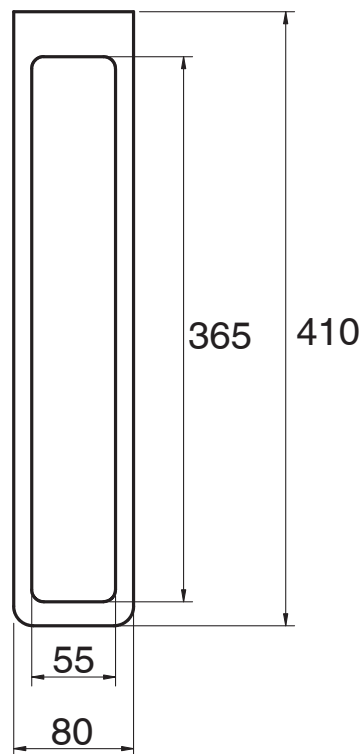

Milli Glance Fixed Towel Bars 410mm Chrome

9503862

SPECIFICATIONS

Recommended Use	Domestic, Hotel & Commercial
Colour	Chrome

WARRANTY

Replacement Only - Domestic Use 15 Years

Please refer to Warranty Page for full Terms and Conditions

Disclaimer: Products in this specification manual must by regulation be installed by licensed and registered trade people. The manufacturer/distributor reserves the right to vary specifications or delete models from their range without prior notification. Dimensions are nominal measurements only. Dimensions and set-outs listed are correct at time of publication however the manufacturer/distributor takes no responsibility for printing errors.