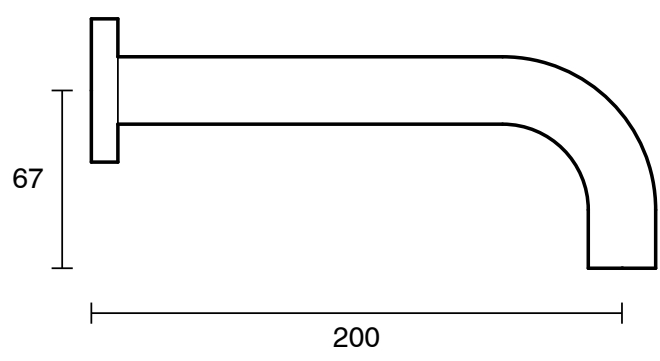

SUSSEX

Sussex Scala 25mm Wall Outlet Curved 200mm Chrome (6 Star)

2262993

SPECIFICATIONS

Recommended Use	Residential;Commercial
Colour Finish	Polished Chrome
Primary Material	DR Brass
Recommended Pressure Range	150 - 500 kPa as per AS3500
Max Continuous Working Temperature (deg C)	65
Min Continuous Working Temperature (deg C)	1

WARRANTY

Residential Use (Years)	40
Commercial Use (Years)	10

Please refer to Sussex Warranty page for full Terms and Conditions

Dimensions are nominal measurements only.

CLEANING RECOMMENDATIONS:

We recommend the use of soapy water or approved cleaners. This product should not be cleaned with abrasive materials. Damage caused by any improper treatment is not covered by the product warranty. Refer to Warranty Conditions

Disclaimer: Products in this specification manual must by regulation be installed by licensed and registered trade people. The manufacturer/distributor reserves the right to vary specifications or delete models from their range without prior notification. Dimensions are nominal measurements only. Dimensions and set-outs listed are correct at time of publication however the manufacturer/distributor takes no responsibility for printing errors.
Published 31/03/2026

To see the complete Sussex range go to www.reece.com.au