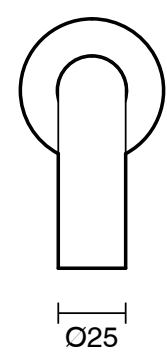

SUSSEX

Sussex Scala 25mm Wall Outlet Curved 200mm Chrome (6 Star)

2262993

SPECIFICATIONS

Recommended Use	Residential;Commercial
Colour Finish	Polished Chrome
Primary Material	DR Brass
Recommended Pressure Range	150 - 500 kPa as per AS3500
Max Continuous Working Temperature (deg C)	65
Min Continuous Working Temperature (deg C)	1

WARRANTY

Residential Use (Years)	40
Commercial Use (Years)	10

Please refer to Sussex Warranty page for full Terms and Conditions