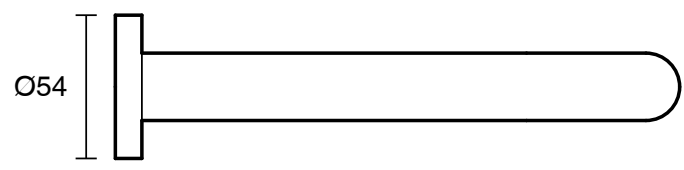

SUSSEX

Sussex Scala 25mm Wall Outlet Curved 200mm Chrome (6 Star)

2262993

SPECIFICATIONS

Recommended Use	Residential;Commercial
Colour Finish	Polished Chrome
Primary Material	DR Brass
Recommended Pressure Range	150 - 500 kPa as per AS3500
Max Continuous Working Temperature (deg C)	65
Min Continuous Working Temperature (deg C)	1

WARRANTY

Residential Use (Years)	40
Commercial Use (Years)	10

Please refer to Sussex Warranty page for full Terms and Conditions

Dimensions are nominal measurements only.

CLEANING RECOMMENDATIONS:

We recommend the use of soapy water or approved cleaners. This product should not be cleaned with abrasive materials. Damage caused by any improper treatment is not covered by the product warranty. Refer to Warranty Conditions

Disclaimer: Products in this specification manual must by regulation be installed by licensed and registered trade people. The manufacturer/distributor reserves the right to vary specifications or delete models from their range without prior notification. Dimensions are nominal measurements only. Dimensions and set-outs listed are correct at time of publication however the manufacturer/distributor takes no responsibility for printing errors.
Published 31/03/2026

To see the complete Sussex range go to www.reece.com.au