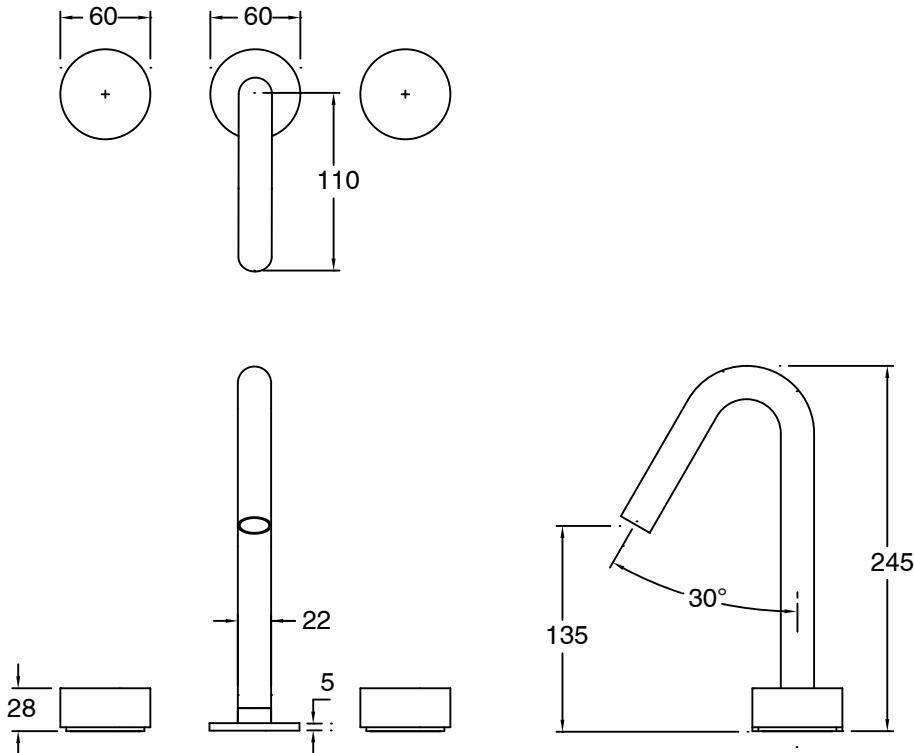

Milli Pure Basin Set with Diamond Textured Handles PVD Brushed Gold (5 Star)

9510816

SPECIFICATIONS	
Recommended Use	Domestic;Hotel;Commercial
Colour Finish	Brushed Gold
Primary Material	DR Brass
Recommended Pressure Range	150 - 500 kPa as per AS3500
Max Continuous Working Temperature (deg C)	65
Min Continuous Working Temperature (deg C)	5
Hot Water Unit Suitability	Storage Tank;Continuous Flow
WARRANTY	
Warranty - Domestic Use (Years)	15
Spare Parts & Labour (Years)	1

Please refer to Warranty Page for full Terms and Conditions

Dimensions are nominal measurements only.

CLEANING RECOMMENDATIONS:

We recommend the use of soapy water or approved cleaners. This product should not be cleaned with abrasive materials. Damage caused by any improper treatment is not covered by the product warranty. Refer to Warranty Conditions

Disclaimer: Products in this specification manual must by regulation be installed by licensed and registered trade people. The manufacturer/distributor reserves the right to vary specifications or delete models from their range without prior notification. Dimensions are nominal measurements only. Dimensions and set-outs listed are correct at time of publication however the manufacturer/distributor takes no responsibility for printing errors.

Published 13/03/2025

To see the complete Milli range go to www.reece.com.au