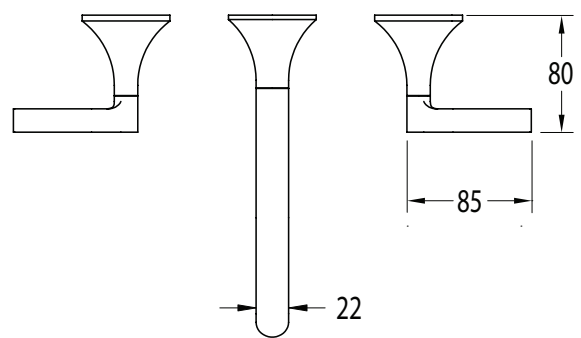

Milli Oria Wall Bath Set 215mm PVD Brushed Nickel

2265608

SPECIFICATIONS

Recommended Use	Domestic, Hotel & Commercial
Colour	Nickel
Finish	Brushed
Material	Brass
Recommended Pressure Range	250-500kPa
Maximum Continuous Working Temperature	65 deg C
Suitable for Storage Tank Hot Water	Yes
Suitable for Continuous Flow Hot Water	Yes
Suitable for Gravity Feed Hot Water	No

WARRANTY

Warranty - Domestic Use	15 Years
Spare Parts & Labour	12 Months

Please refer to Warranty Page for full Terms and Conditions

Dimensions are nominal measurements only.

CLEANING RECOMMENDATIONS:

We recommend the use of soapy water or approved cleaners. This product should not be cleaned with abrasive materials. Damage caused by any improper treatment is not covered by the product warranty. Refer to Warranty Conditions

Disclaimer: Products in this specification manual must by regulation be installed by licensed and registered trade people. The manufacturer/distributor reserves the right to vary specifications or delete models from their range without prior notification. Dimensions are nominal measurements only. Dimensions and set-outs listed are correct at time of publication however the manufacturer/distributor takes no responsibility for printing errors.

Published 02/07/2021

To see the complete Milli range go to www.reece.com.au