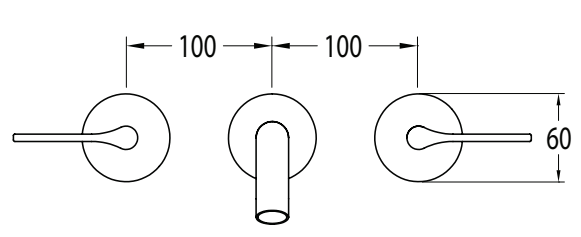

Milli Oria Wall Bath Set 215mm PVD Brushed Nickel

2265608

SPECIFICATIONS

Recommended Use	Domestic, Hotel & Commercial
Colour	Nickel
Finish	Brushed
Material	Brass
Recommended Pressure Range	250-500kPa
Maximum Continuous Working Temperature	65 deg C
Suitable for Storage Tank Hot Water	Yes
Suitable for Continuous Flow Hot Water	Yes
Suitable for Gravity Feed Hot Water	No

WARRANTY

Warranty - Domestic Use	15 Years
Spare Parts & Labour	12 Months

Please refer to Warranty Page for full Terms and Conditions

Dimensions are nominal measurements only.

CLEANING RECOMMENDATIONS:

We recommend the use of soapy water or approved cleaners. This product should not be cleaned with abrasive materials. Damage caused by any improper treatment is not covered by the product warranty. Refer to Warranty Conditions

Disclaimer: Products in this specification manual must by regulation be installed by licensed and registered trade people. The manufacturer/distributor reserves the right to vary specifications or delete models from their range without prior notification. Dimensions are nominal measurements only. Dimensions and set-outs listed are correct at time of publication however the manufacturer/distributor takes no responsibility for printing errors.

Published 02/07/2021

To see the complete Milli range go to www.reece.com.au