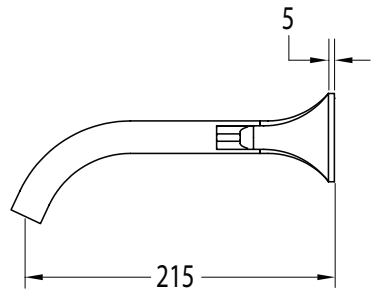

Dimensions are nominal measurements only.

CLEANING RECOMMENDATIONS:

We recommend the use of soapy water or approved cleaners. This product should not be cleaned with abrasive materials. Damage caused by any improper treatment is not covered by the product warranty. Refer to Warranty Conditions

Disclaimer: Products in this specification manual must by regulation be installed by licensed and registered trade people. The manufacturer/distributor reserves the right to vary specifications or delete models from their range without prior notification. Dimensions are nominal measurements only. Dimensions and set-outs listed are correct at time of publication however the manufacturer/distributor takes no responsibility for printing errors.

Published 02/07/2021

To see the complete Milli range go to www.reece.com.au