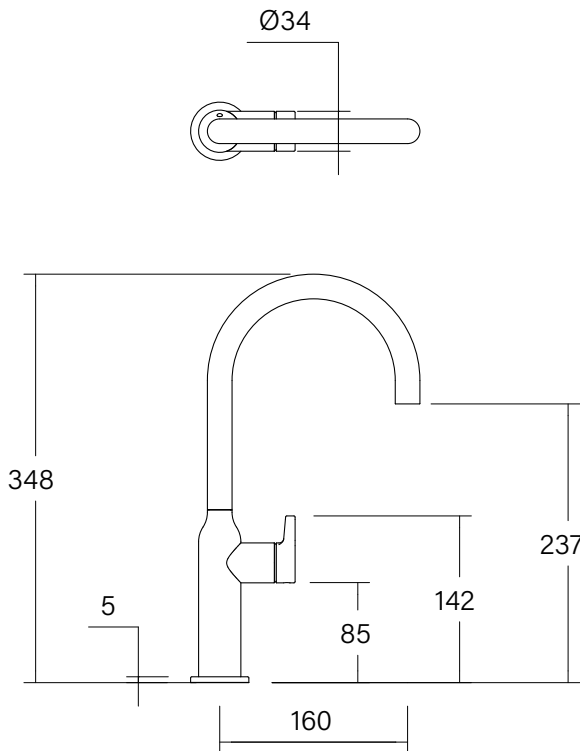

**Faucet Strommen Vara Fin Gooseneck Basin Mixer Tap Brushed Admiralty Brass (6 Star) Lead Free**

40177

SPECIFICATIONS	
Recommended Use	Domestic; Commercial; Hotel
Colour Finish	Brushed Admiralty Brass
Primary Material	DR Brass
Recommended Pressure Range	300 - 500 kPa
Max Continuous Working Temperature (deg C)	65
Min Continuous Working Temperature (deg C)	5
Hot Water Unit Suitability	Storage Tank, Continuous Flow
WARRANTY	
Warranty - Domestic Use (Years)	40
Spare Parts & Labour (Years)	10
<i>Please refer to Warranty Page for full Terms and Conditions</i>	

**Disclaimer:** Products in this specification manual must by regulation be installed by licensed and registered trade people. The manufacturer/distributor reserves the right to vary specifications or delete models from their range without prior notification. Dimensions are nominal measurements only. Dimensions and set-outs listed are correct at time of publication however the manufacturer/distributor takes no responsibility for printing errors.