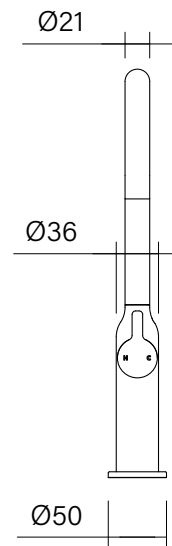

**Faucet Strommen Vara Fin Gooseneck Basin Mixer Tap Brushed Admiralty Brass (6 Star) Lead Free**

40177

SPECIFICATIONS	
Recommended Use	Domestic; Commercial; Hotel
Colour Finish	Brushed Admiralty Brass
Primary Material	DR Brass
Recommended Pressure Range	300 - 500 kPa
Max Continuous Working Temperature (deg C)	65
Min Continuous Working Temperature (deg C)	5
Hot Water Unit Suitability	Storage Tank, Continuous Flow
WARRANTY	
Warranty - Domestic Use (Years)	40
Spare Parts & Labour (Years)	10
<i>Please refer to Warranty Page for full Terms and Conditions</i>	

**Disclaimer:** Products in this specification manual must by regulation be installed by licensed and registered trade people. The manufacturer/distributor reserves the right to vary specifications or delete models from their range without prior notification. Dimensions are nominal measurements only. Dimensions and set-outs listed are correct at time of publication however the manufacturer/distributor takes no responsibility for printing errors.