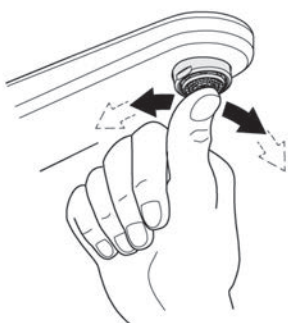

Care

For directions on the care of this fitting, please refer to the accompanying care instructions.

48166000

SpeedClean

Pure Freude
an Wasser

GROHE

D

+49 571 3989 333
impressum@grohe.de