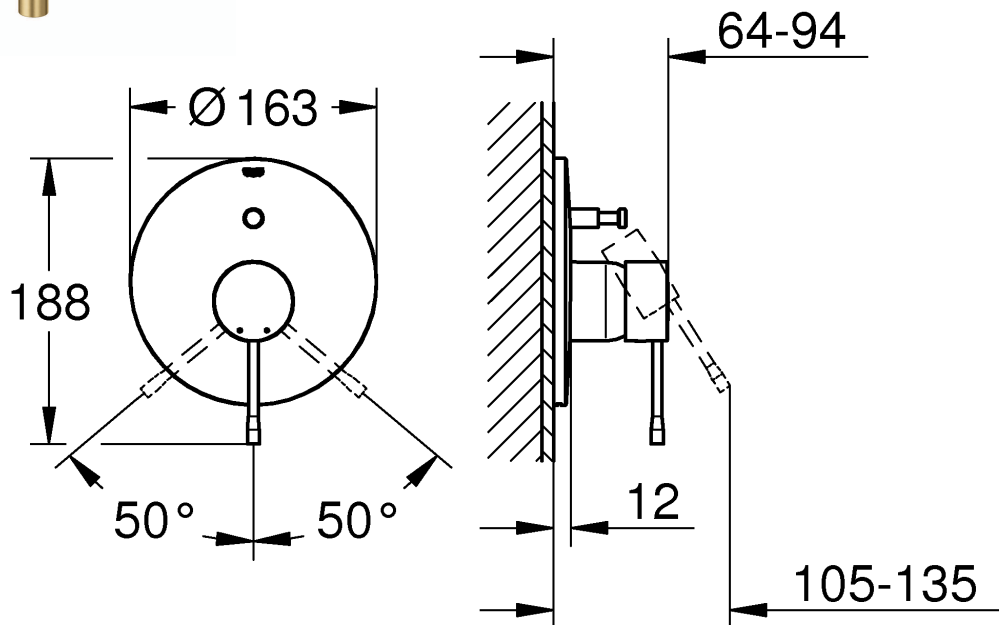

Product Description:

Essence New

Single-lever shower/bath with diverter trimset
For final installation with 33 961 000
without concealed body
metal lever

GROHE StarLight brushed cool sunrise finish
escutcheon and shaft sealing
metal escutcheon
covered fixing
min. recommended pressure 100 kPa