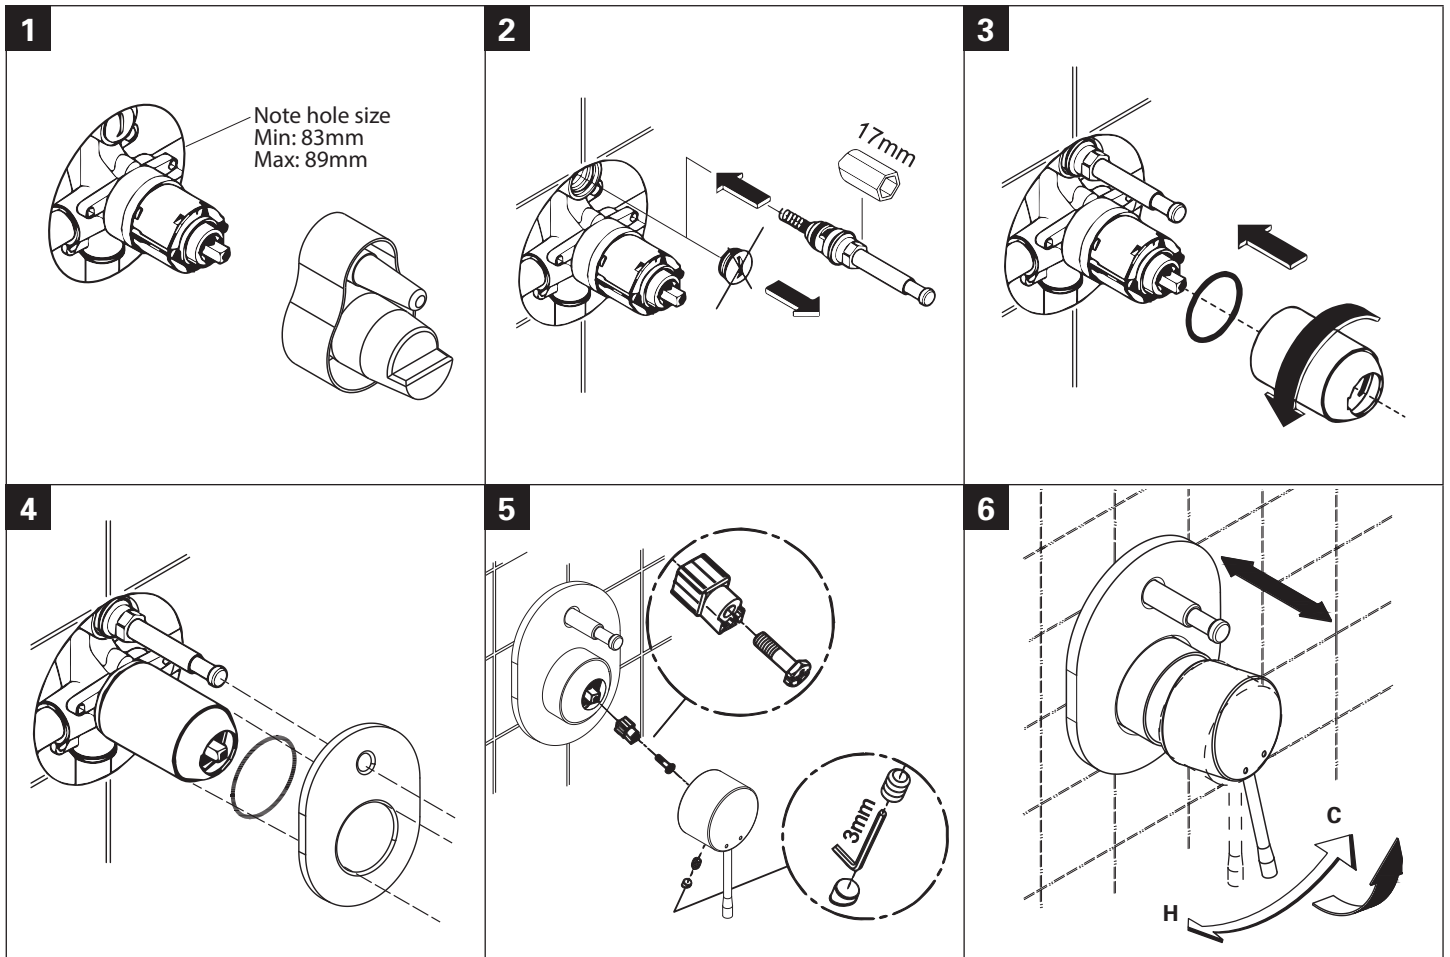

ESSENCE NEW
SINGLE LEVER DIVERTER MIXER TRIMSET
MODEL #19285GN1

Pure Freude
an Wasser

Product Specifications

Product Description:

Essence New

Single-lever shower/bath with diverter trimset
For final installation with 33 961 000
without concealed body
metal lever

GROHE StarLight brushed cool sunrise finish
escutcheon and shaft sealing
metal escutcheon
covered fixing
min. recommended pressure 100 kPa

Installation instructions

Installation Instructions

Flush piping system prior and after installation of fitting thoroughly!