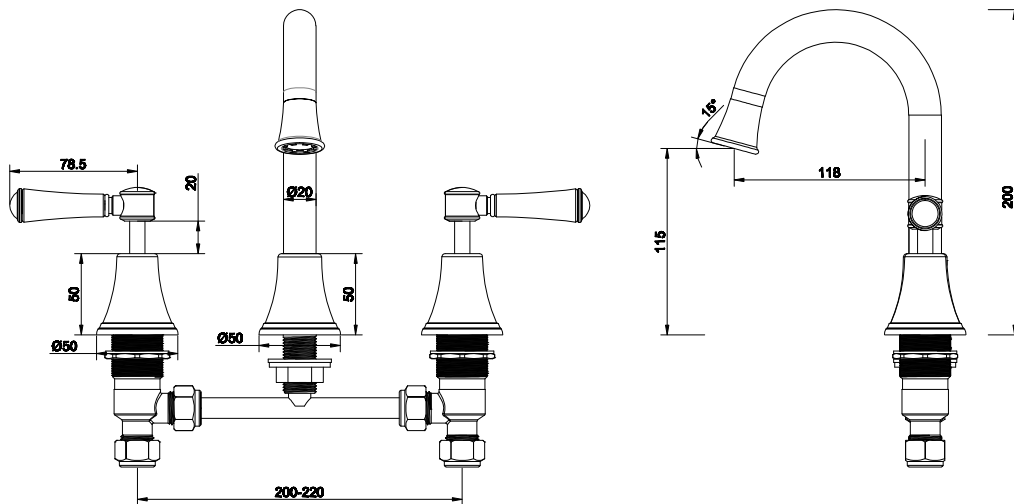

Posh Canterbury Gooseneck Basin Set Swivel Outlet Lever P Handles Chrome (4 Star)

9509369

SPECIFICATIONS

Recommended Use	Domestic;Hotel;Commercial
Colour Finish	Chrome
Primary Material	DR Brass
Recommended Pressure Range	150 - 500 kPa as per AS3500
Max Continuous Working Temperature (deg C)	80
Min Continuous Working Temperature (deg C)	5
Hot Water Unit Suitability	Storage Tank;Continuous Flow

WARRANTY

Warranty - Domestic Use (Years)	10
Spare Parts & Labour (Years)	1

Please refer to Warranty Page for full Terms and Conditions

Dimensions are nominal measurements only.

CLEANING RECOMMENDATIONS:

We recommend the use of soapy water or approved cleaners. This product should not be cleaned with abrasive materials. Damage caused by any improper treatment is not covered by the product warranty. Refer to Warranty Conditions

Disclaimer: Products in this specification manual must by regulation be installed by licensed and registered trade people. The manufacturer/distributor reserves the right to vary specifications or delete models from their range without prior notification. Dimensions are nominal measurements only. Dimensions and set-outs listed are correct at time of publication however the manufacturer/distributor takes no responsibility for printing errors.

Published 27/03/2025

To see the complete Posh range go to www.reece.com.au